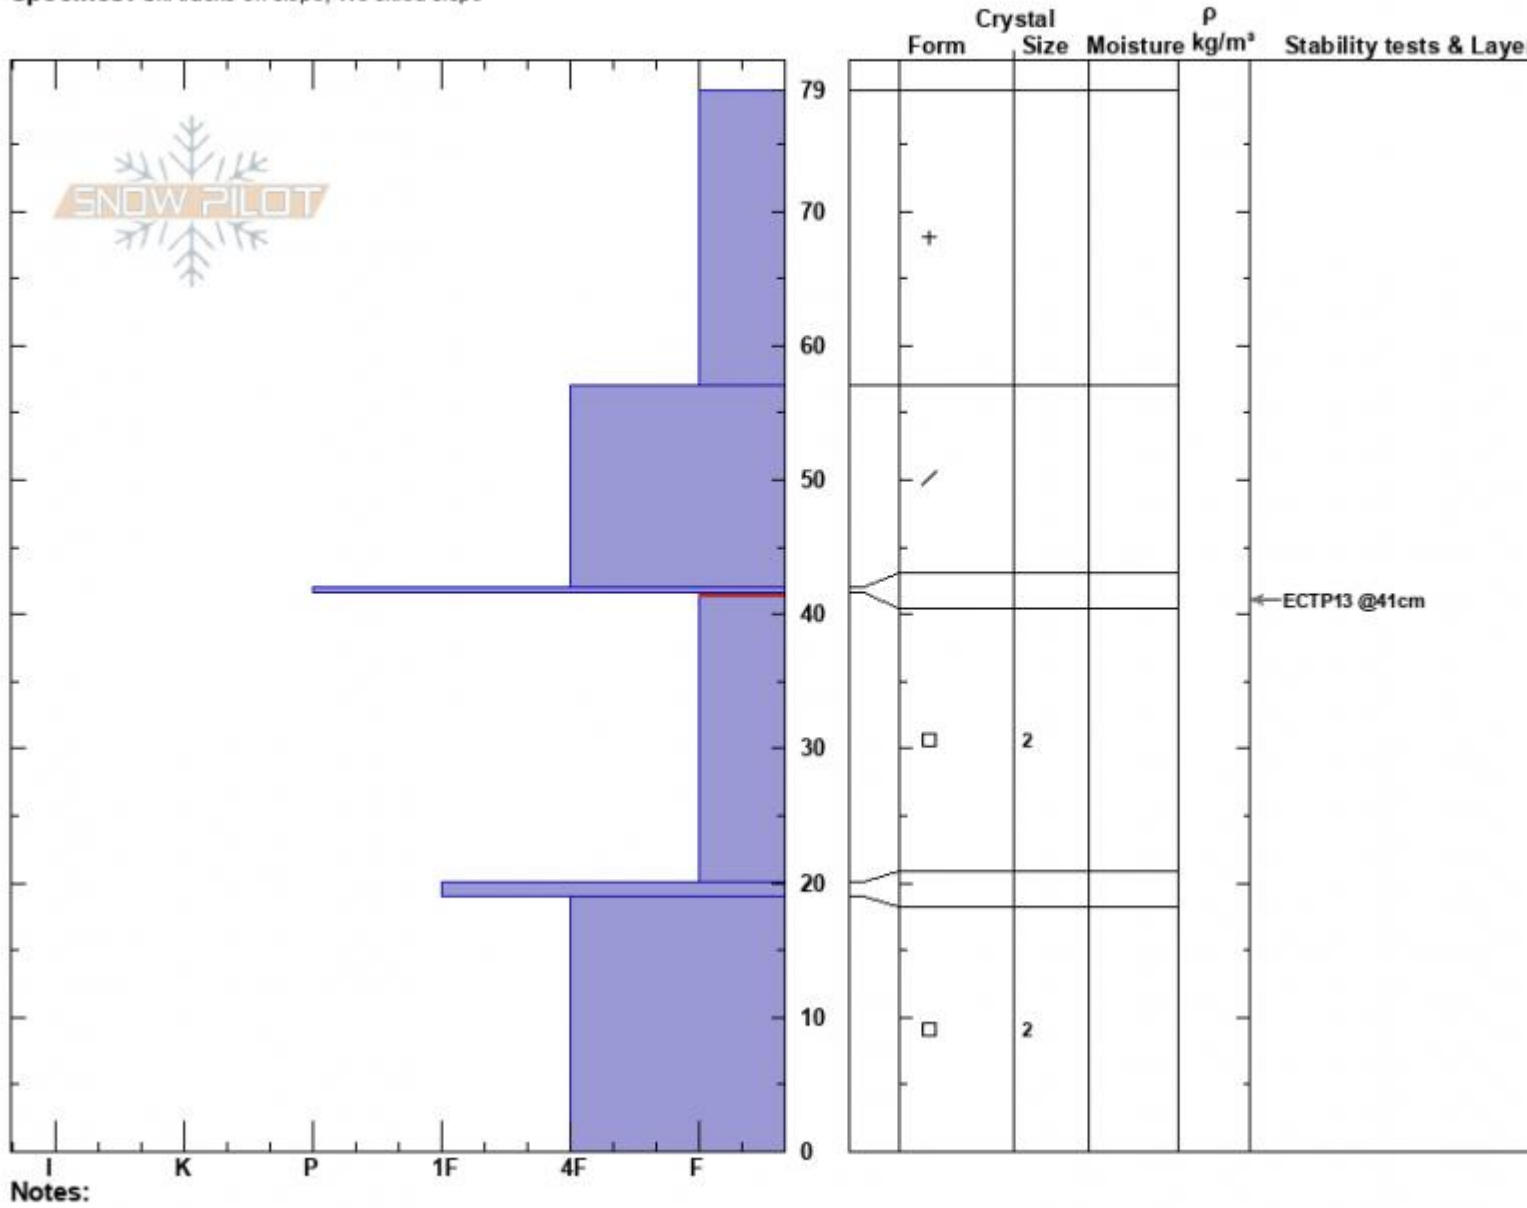

Tyler's
 Madison Range-N
 MT
 Elevation: 9000 ft
 Aspect: 270°
 Specifics: Ski tracks on slope; We skied slope

Ian Hoyer
 12/18/2024 - 11:00am
 Co-ord: 45.32341N, -111.38254W
 Slope Angle: 29°
 Wind Loading: no

Stability: Fair
 Air Temperature:
 Sky Cover: OVC
 Precipitation: NO
 Wind: S Strong

HS:79
 PF:65
 PS:15
 Layer Notes:
 41.5-20cm: Problematic layer

Notes:
 Advisory Region
 Northern Madison
 Longitude
 -111.39W
 Latitude
 45.34N
 Northern Madison, 2024-12-18