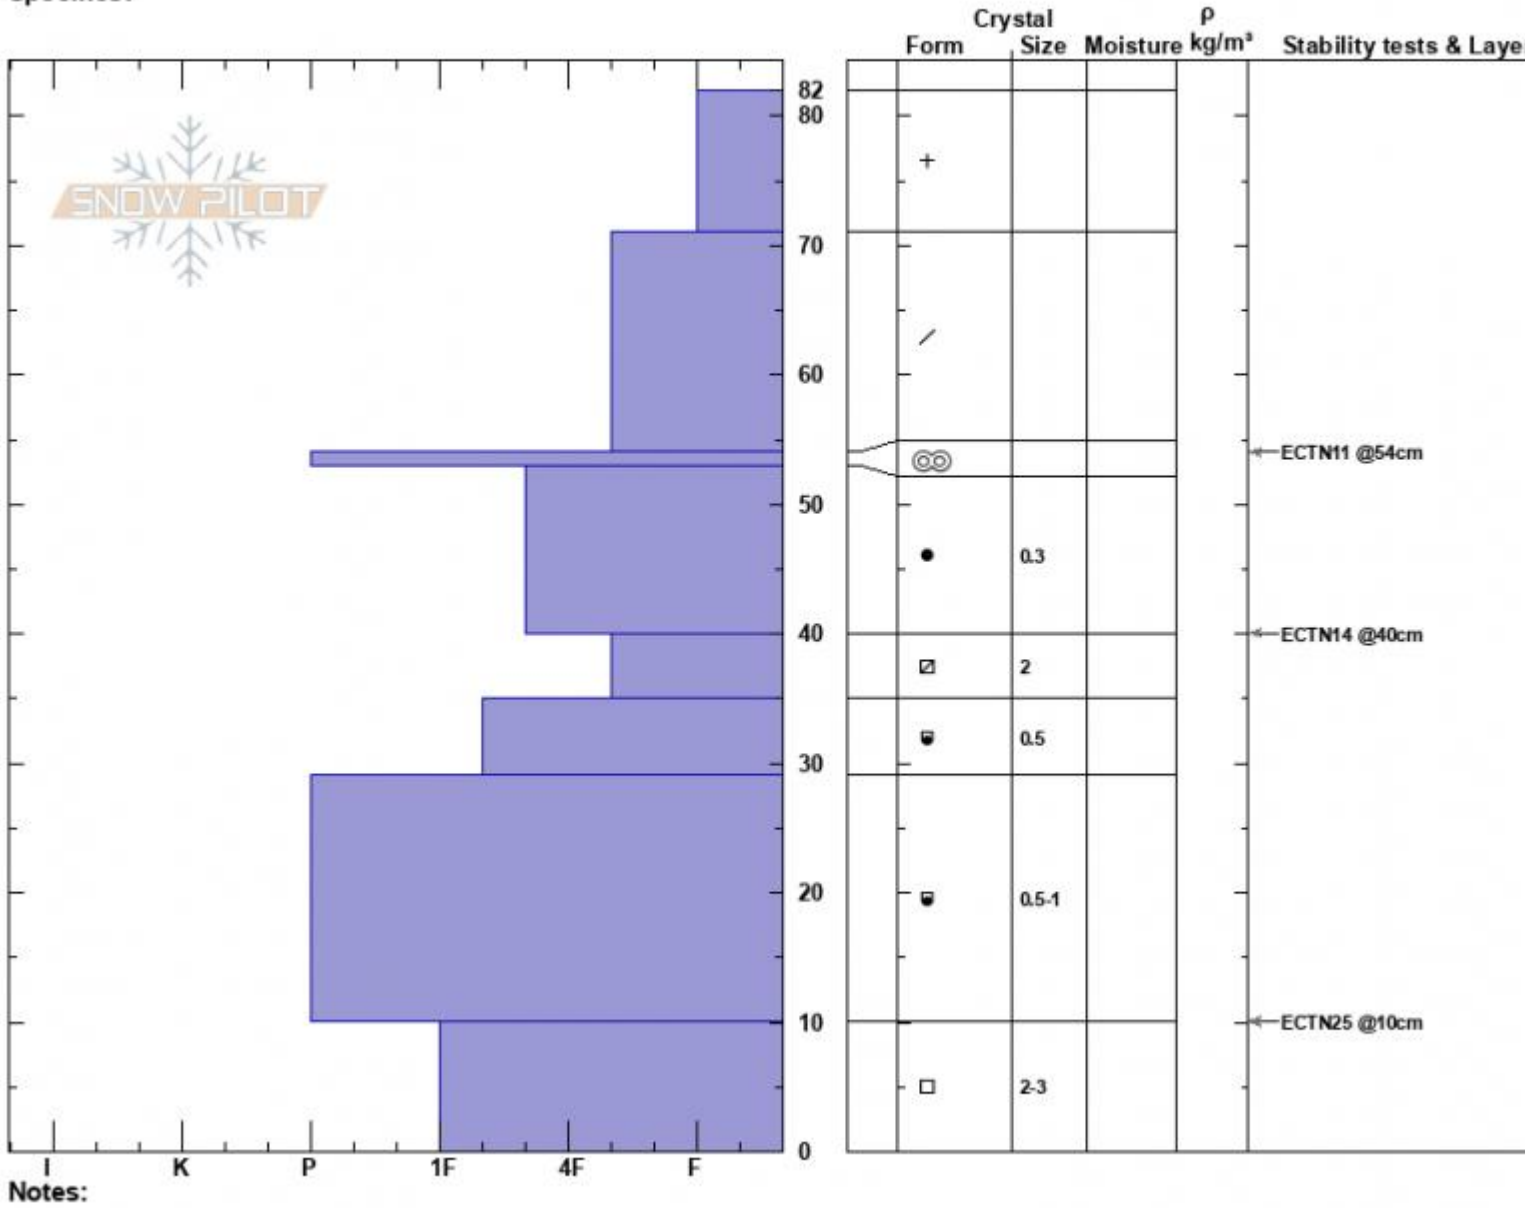

Henderson West
 Cooke City
 MT
 Elevation: 9405 ft
 Aspect: 277°
 Specifics:

Haylee Darby
 12/17/2024 - 10:00am
 Co-ord: 45.04308N, -109.94364W
 Slope Angle: 28°
 Wind Loading: no

Stability:
 Air Temperature: 0°C
 Sky Cover: FEW
 Precipitation: NO
 Wind: NW Calm

HS:82
 PF:55
 PS:39
 Layer Notes:

Advisory Region
 Cooke City
 Longitude
 -109.95W
 Latitude
 45.05N
 Cooke City, 2024-12-17