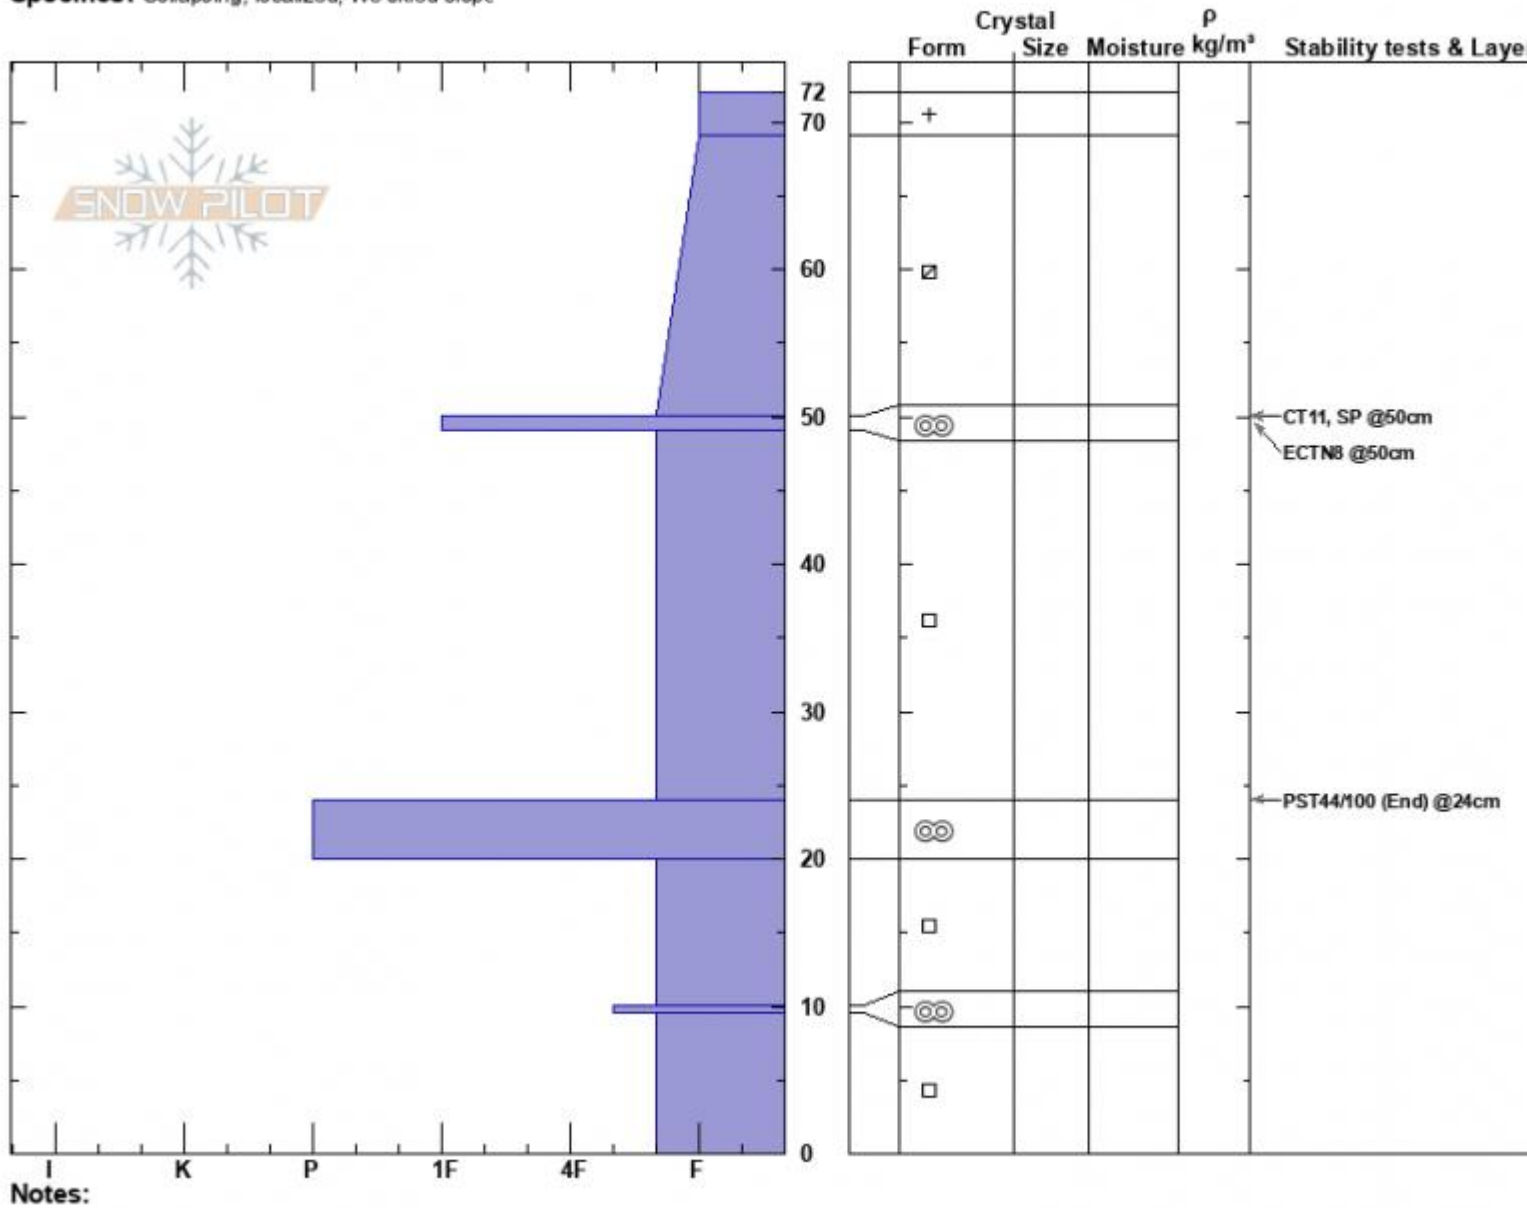

Flanders SE Face  
 Gallatin Range-N  
 MT  
 Elevation: 9530 ft  
 Aspect: 137°  
 Specifics: Collapsing, localized; We skied slope

Eddie Webb  
 12/19/2024 - 11:30am  
 Co-ord: 45.43612N, -110.94119W  
 Slope Angle: 29°  
 Wind Loading:

Stability:  
 Air Temperature: -6°C  
 Sky Cover: CLR  
 Precipitation: NO  
 Wind: W Light Breeze

HS:72  
 PF:40  
 PS:25  
 Layer Notes:

Advisory Region  
 Northern Gallatin  
 Longitude  
 -110.94W  
 Latitude  
 45.44N  
 Northern Gallatin, 2024-12-19