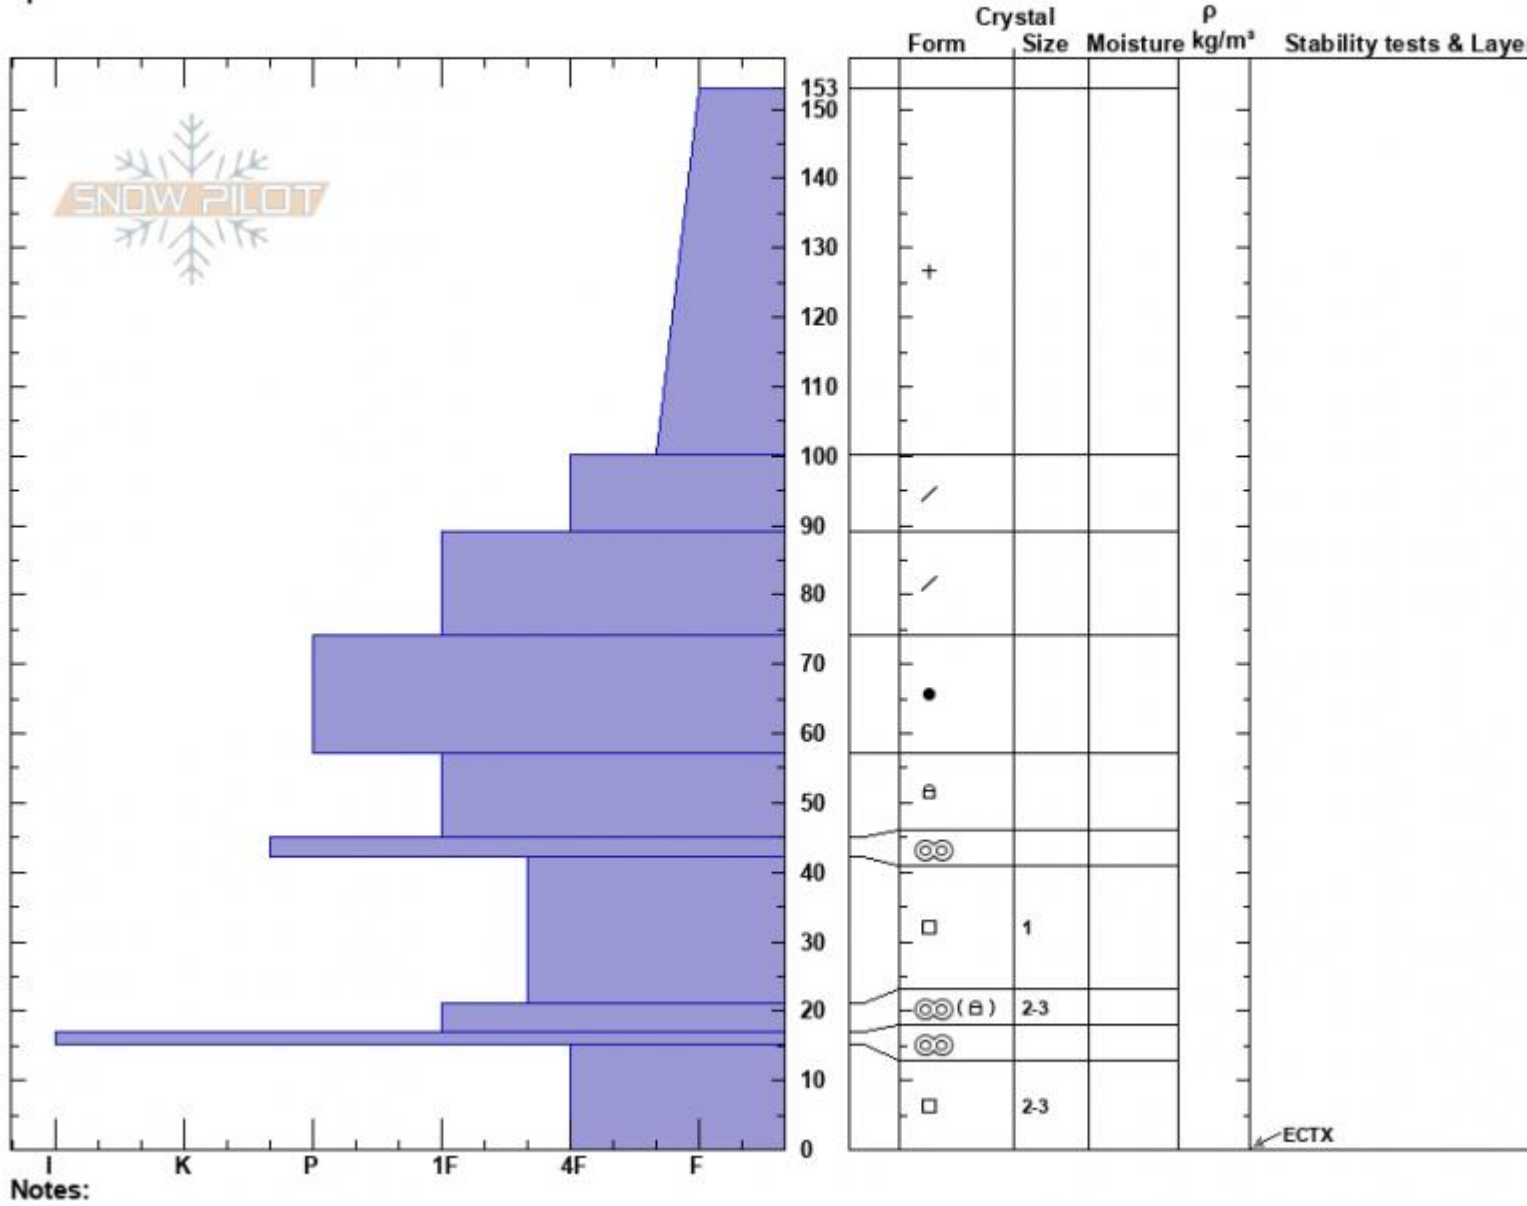

Fairy Lake
 Bridger Range
 MT
 Elevation: 8543 ft
 Aspect: 146°
 Specifics:

Haylee Darby
 01/03/2025 - 12:30pm
 Co-ord: 45.91904N, -110.97393W
 Slope Angle: 26°
 Wind Loading:

Stability:
 Air Temperature: -2°C
 Sky Cover: OVC
 Precipitation: S1
 Wind: W Calm

HS:153 Layer Notes:

Advisory Region
 Bridger Range
 Longitude
 -110.96W
 Latitude
 45.90N
 Bridger Range, 2025-01-03