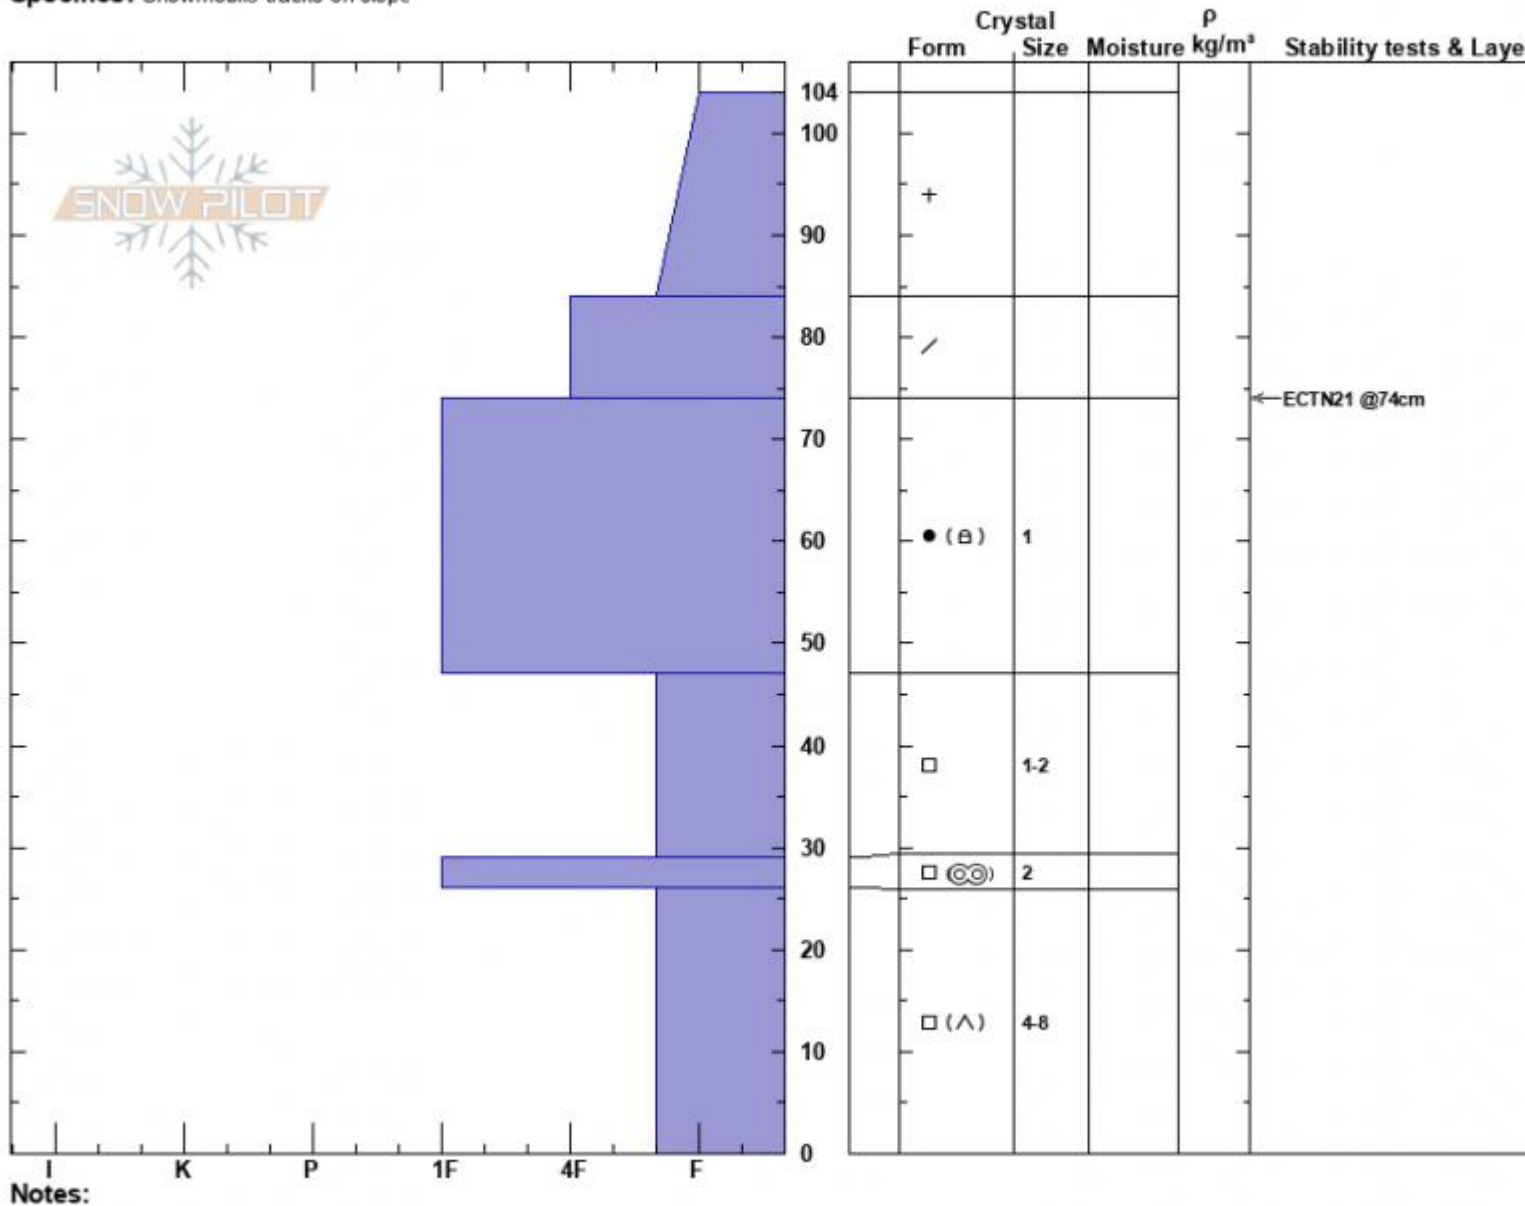

First Yellow Mule
Madison Range-N
MT

Elevation: 9374 ft
Aspect: 9°

Specifics: Snowmobile tracks on slope

Haylee Darby
01/04/2025 - 12:00pm

Co-ord: 45.17555N, -111.38645W

Slope Angle: 15°

Wind Loading:

Stability:

Air Temperature: -5.5°C

Sky Cover: OVC

Precipitation: S1

Wind: N Moderate

HS:104

PF:104

Layer Notes:

Advisory Region
Northern Madison
Longitude
-111.38W
Latitude
45.17N
Northern Madison, 2025-01-04