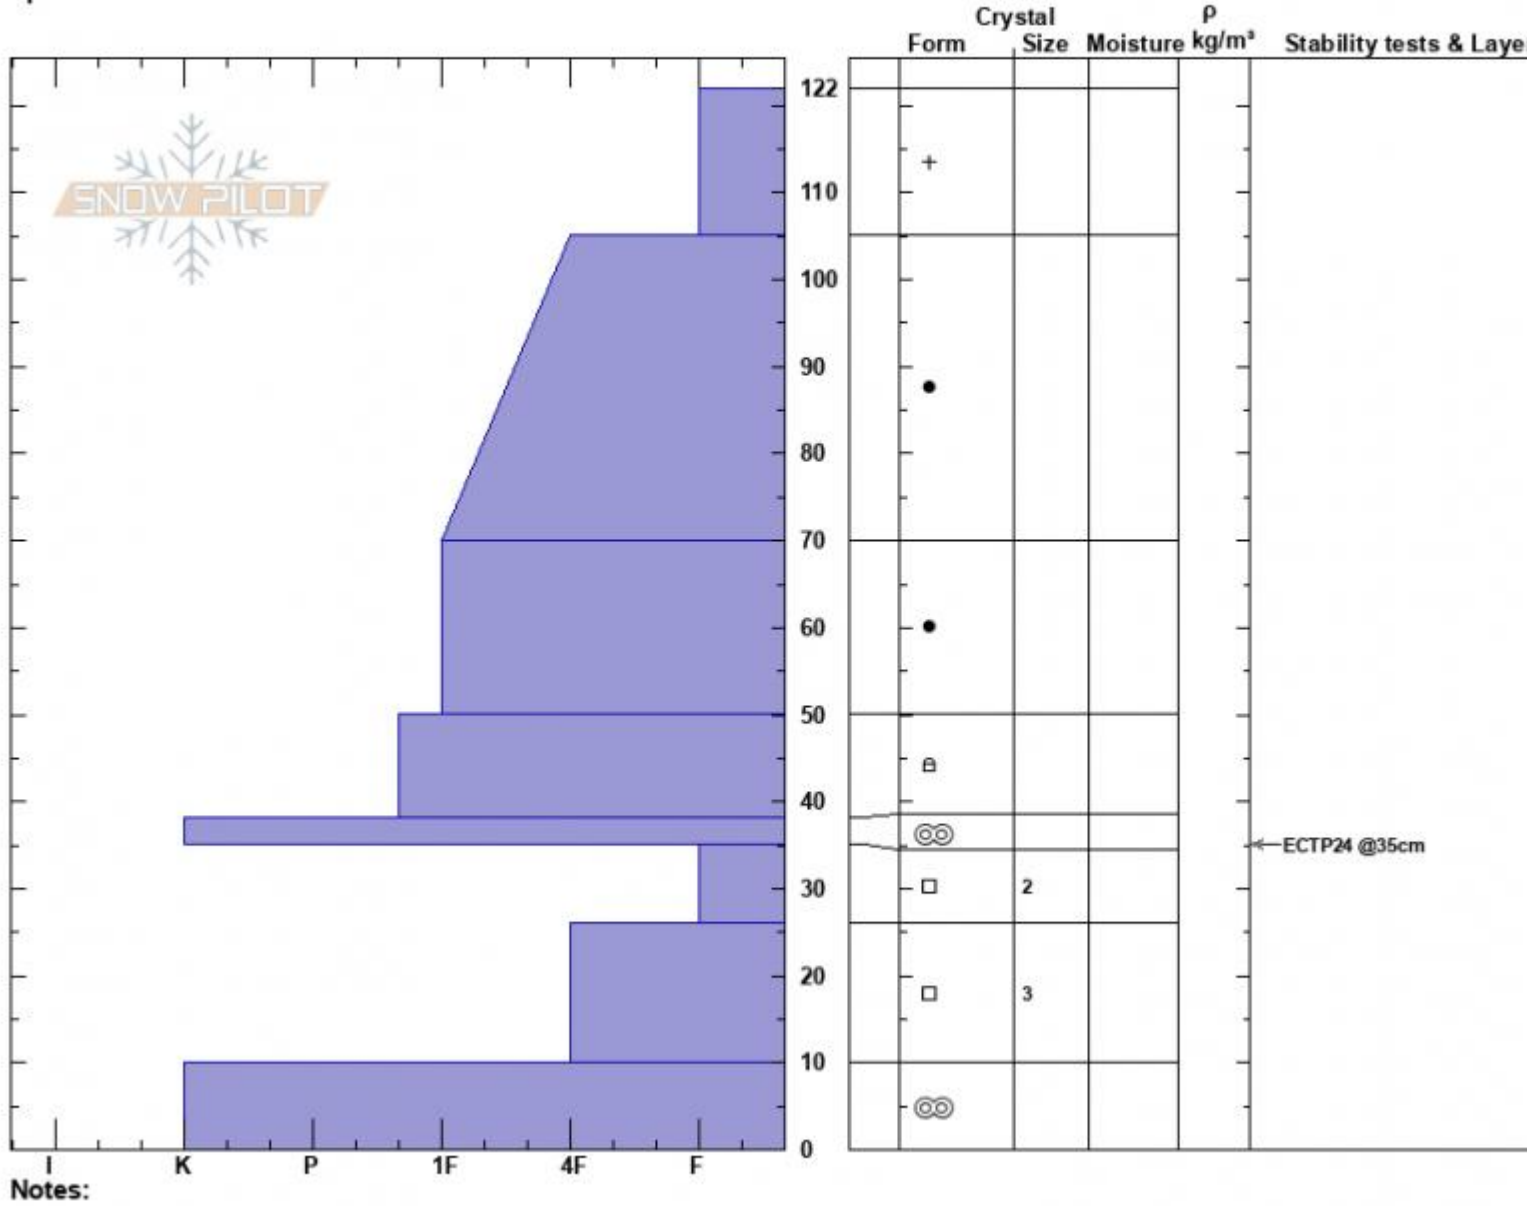

Wilderness Boundary
 Madison Range-S
 MT
 Elevation: 8838 ft
 Aspect: 175°
 Specifics:

Haylee Darby
 01/07/2025 - 12:45pm
 Co-ord: 44.97702N, -111.35925W
 Slope Angle: 18°
 Wind Loading:

Stability:
 Air Temperature: 0°C
 Sky Cover: FEW
 Precipitation: NO
 Wind: S Calm

HS:122 Layer Notes:

Advisory Region
 Southern Madison
 Longitude
 -111.27W

Latitude

45.06N

Southern Madison, 2025-01-07