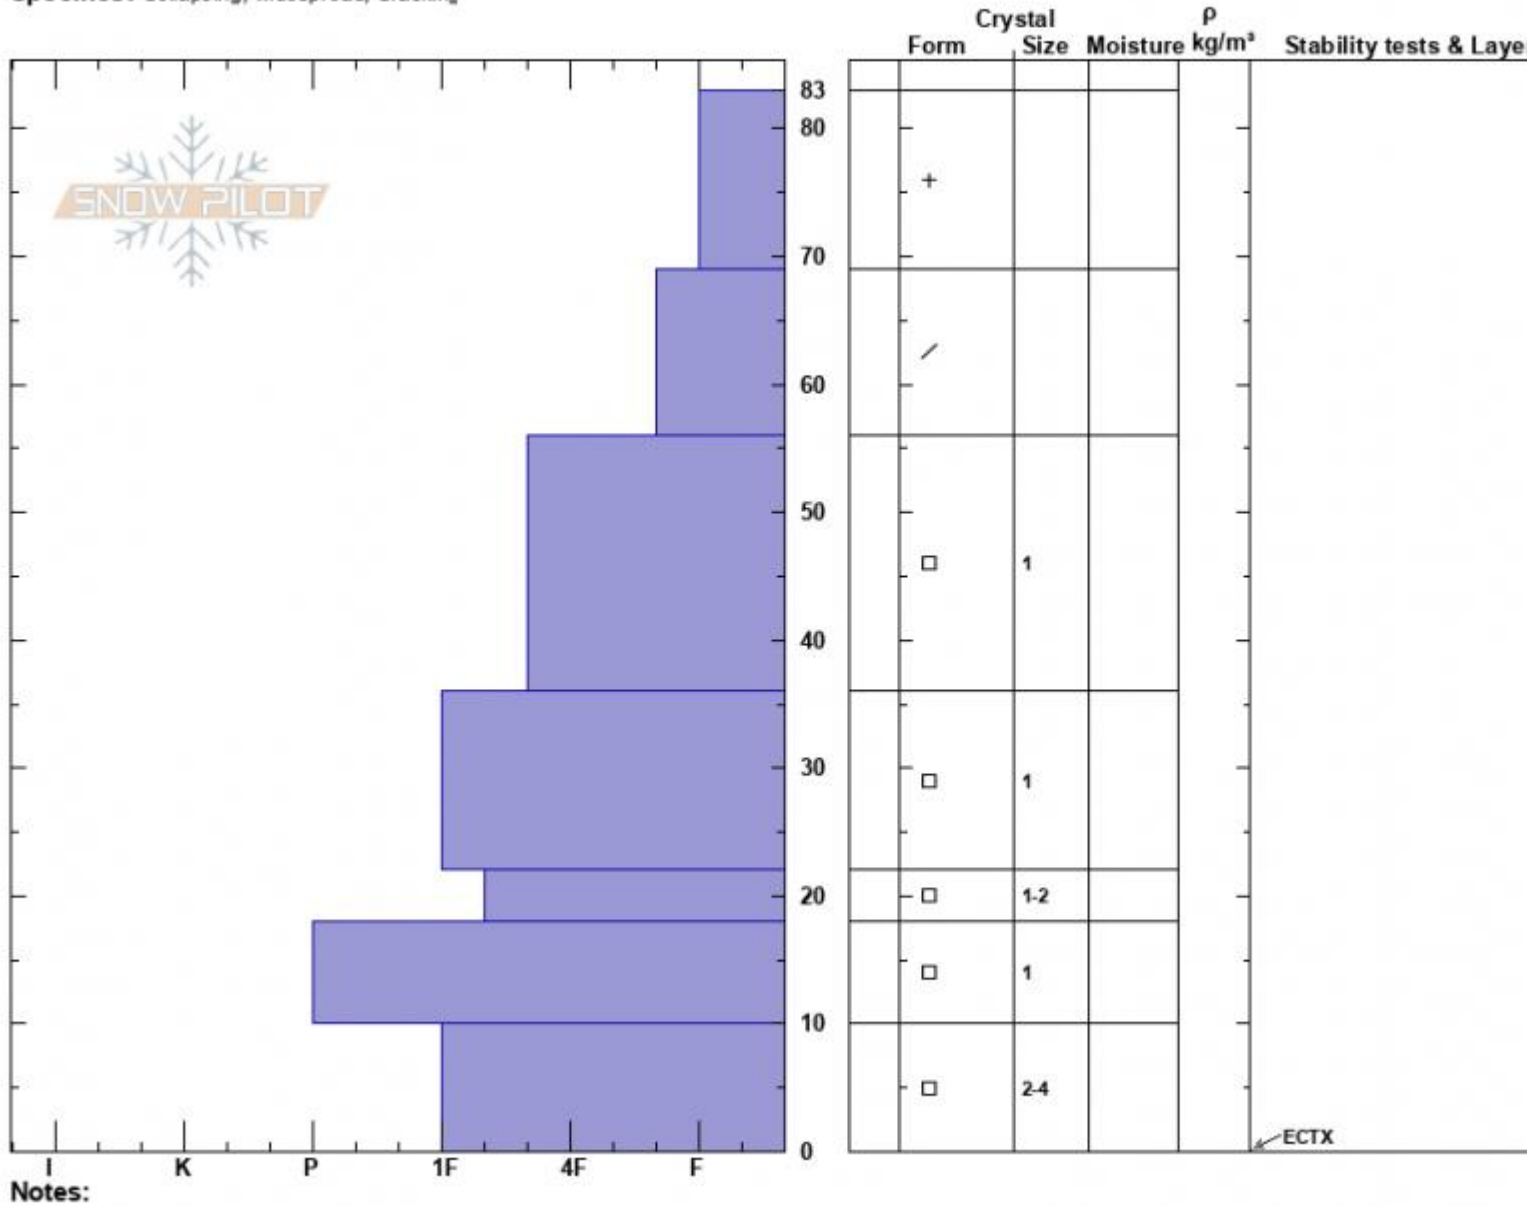

Bacon Rind South  
Madison Range-S  
MT

Elevation: 8665 ft  
Aspect: 144°

Specifics: Collapsing, widespread, Cracking

Haylee Darby  
01/13/2025 - 12:00pm  
Co-ord: 44.96908N, -111.09440W  
Slope Angle: 18°  
Wind Loading: no

Stability:  
Air Temperature: -11°C  
Sky Cover: OVC  
Precipitation: S-1  
Wind: W Calm

Layer Notes:

Advisory Region  
Southern Madison  
Longitude  
-111.10W  
Latitude  
44.96N  
Southern Madison, 2025-01-13