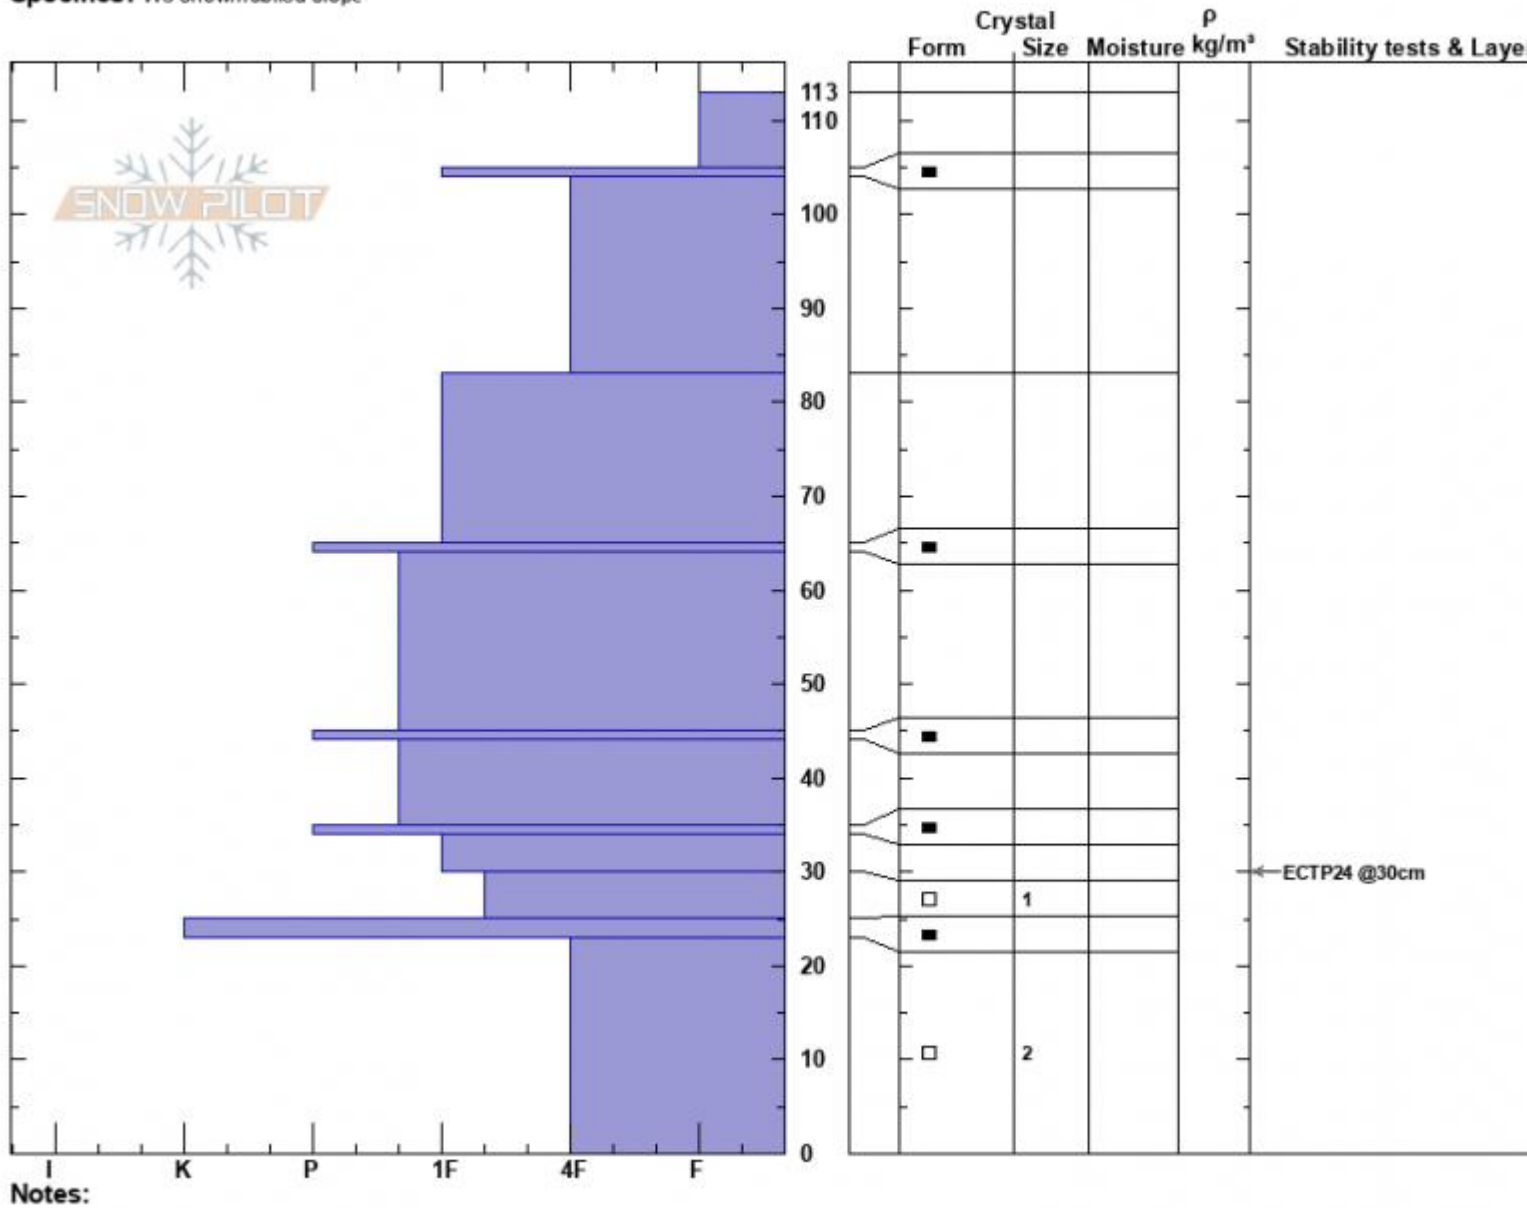

Hellroaring  
 Centennial Range  
 ID  
 Elevation: 8268 ft  
 Aspect: 187°  
 Specifics: We snowmobiled slope

Mark Staples  
 01/17/2025 - 2:50pm  
 Co-ord: 44.54769N, -111.50175W  
 Slope Angle: 24°  
 Wind Loading: no

Stability: Good  
 Air Temperature:  
 Sky Cover:  
 Precipitation:  
 Wind:

HS:113 Layer Notes:  
 30-25cm: Problematic layer

S facing snow profile from Hellroaring Creek in Centennials

Advisory Region  
 Island Park  
 Longitude  
 -111.51W  
 Latitude  
 44.56N