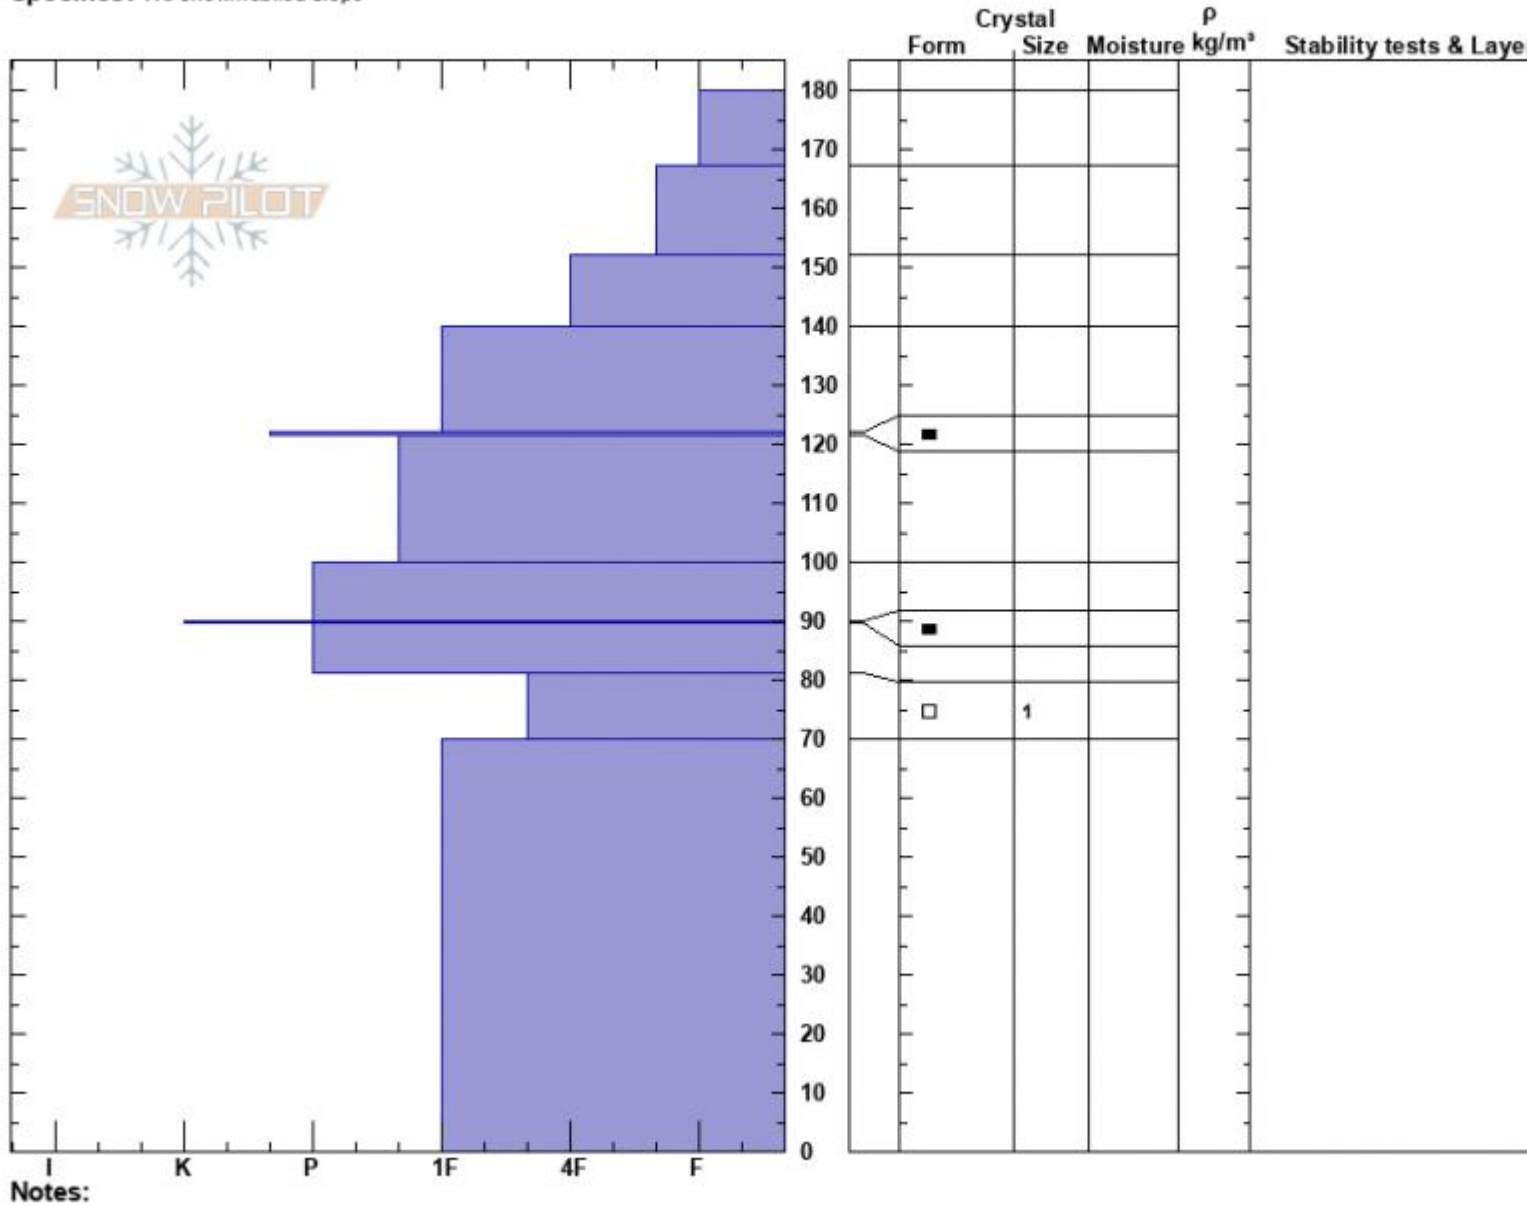

Hellroaring 2
 Centennial Range
 ID
 Elevation: 8534 ft
 Aspect: 354°
 Specifics: We snowmobiled slope

Mark Staples
 01/17/2025 - 4:00pm
 Co-ord: 44.54502N, -111.48345W
 Slope Angle: 31°
 Wind Loading: no

Stability: Very Good
 Air Temperature:
 Sky Cover:
 Precipitation:
 Wind:

HS:180
 Layer Notes:
 81-70cm: Problematic layer

North facing snow profile Hellroaring Creek, Centennials

Advisory Region
 Island Park
 Longitude
 -111.51W
 Latitude
 44.56N