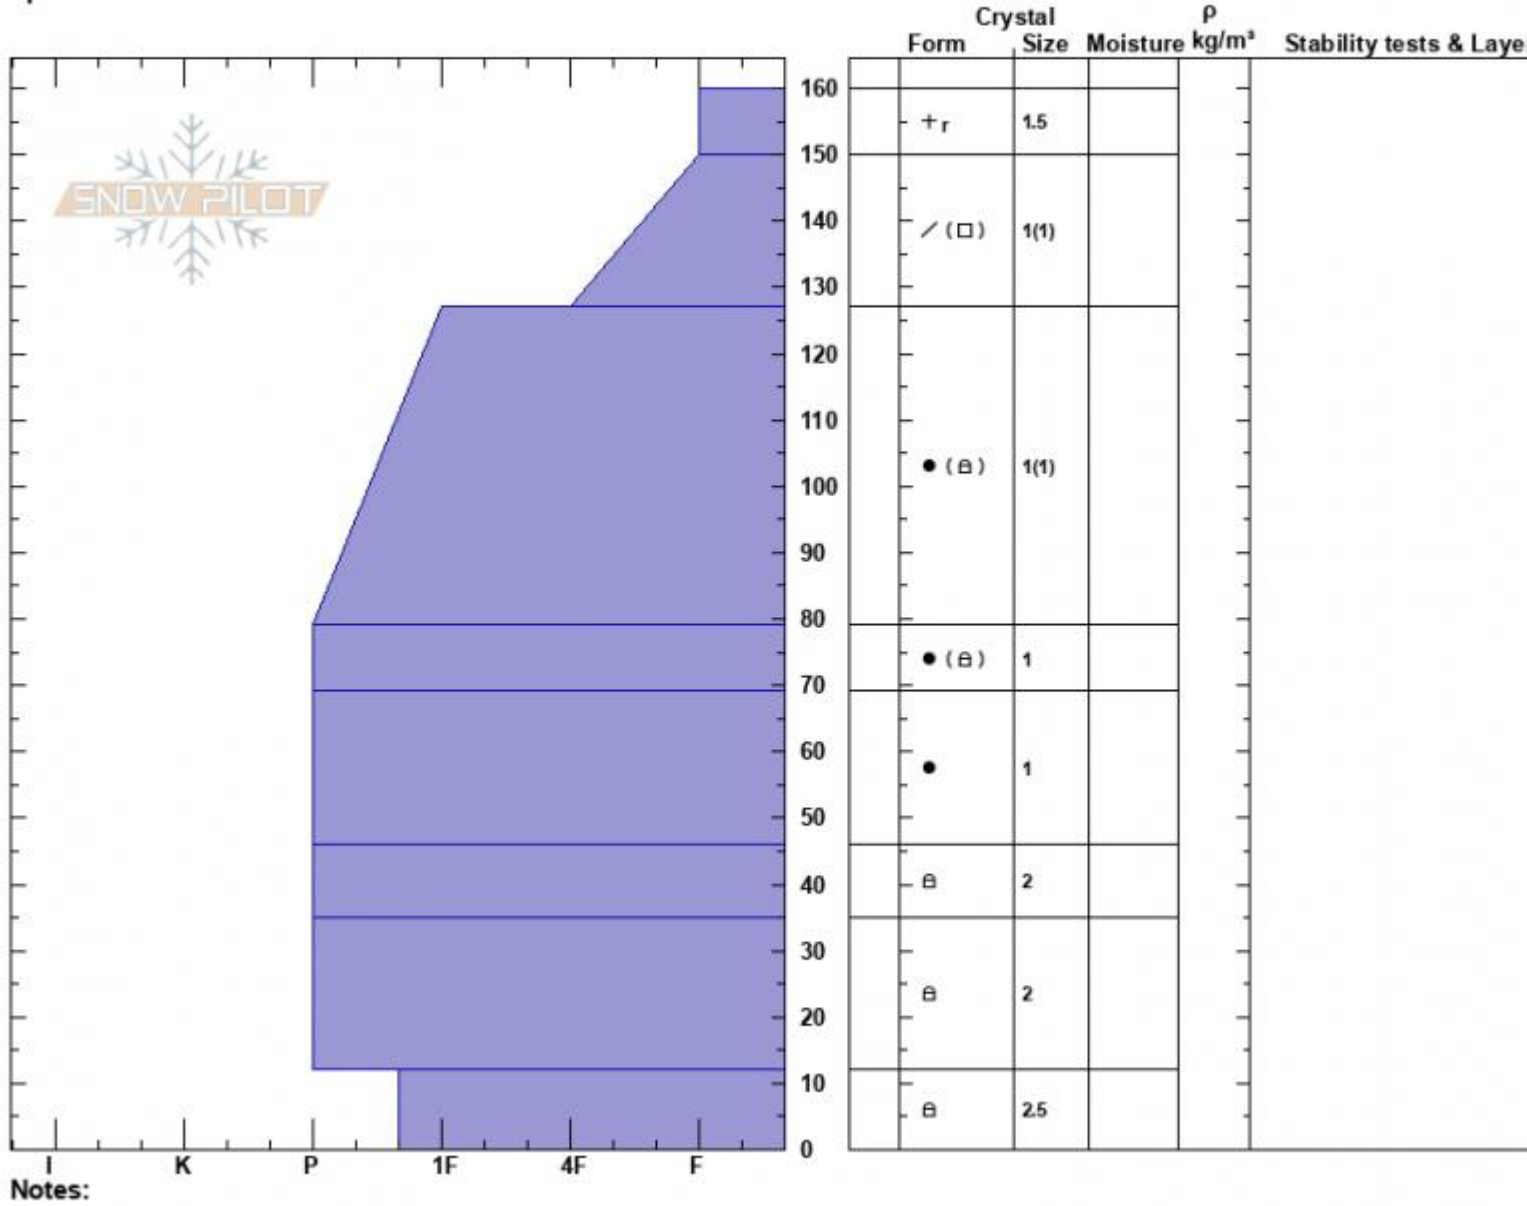

Wolverine Basin
 Bridger Range
 MT
 Elevation: 2320 m
 Aspect: W
 Specifics:

Christopher Pruden
 01/19/2025 - 1:00pm
 Co-ord: 505 142W 5075847N
 Slope Angle: 10°
 Wind Loading:

Stability:
 Air Temperature:
 Sky Cover:
 Precipitation:
 Wind:

HS:160 Layer Notes:

Notes:
 Advisory Region
 Bridger Range
 Longitude
 -110.93W
 Latitude
 45.84N
 Bridger Range, 2025-01-19