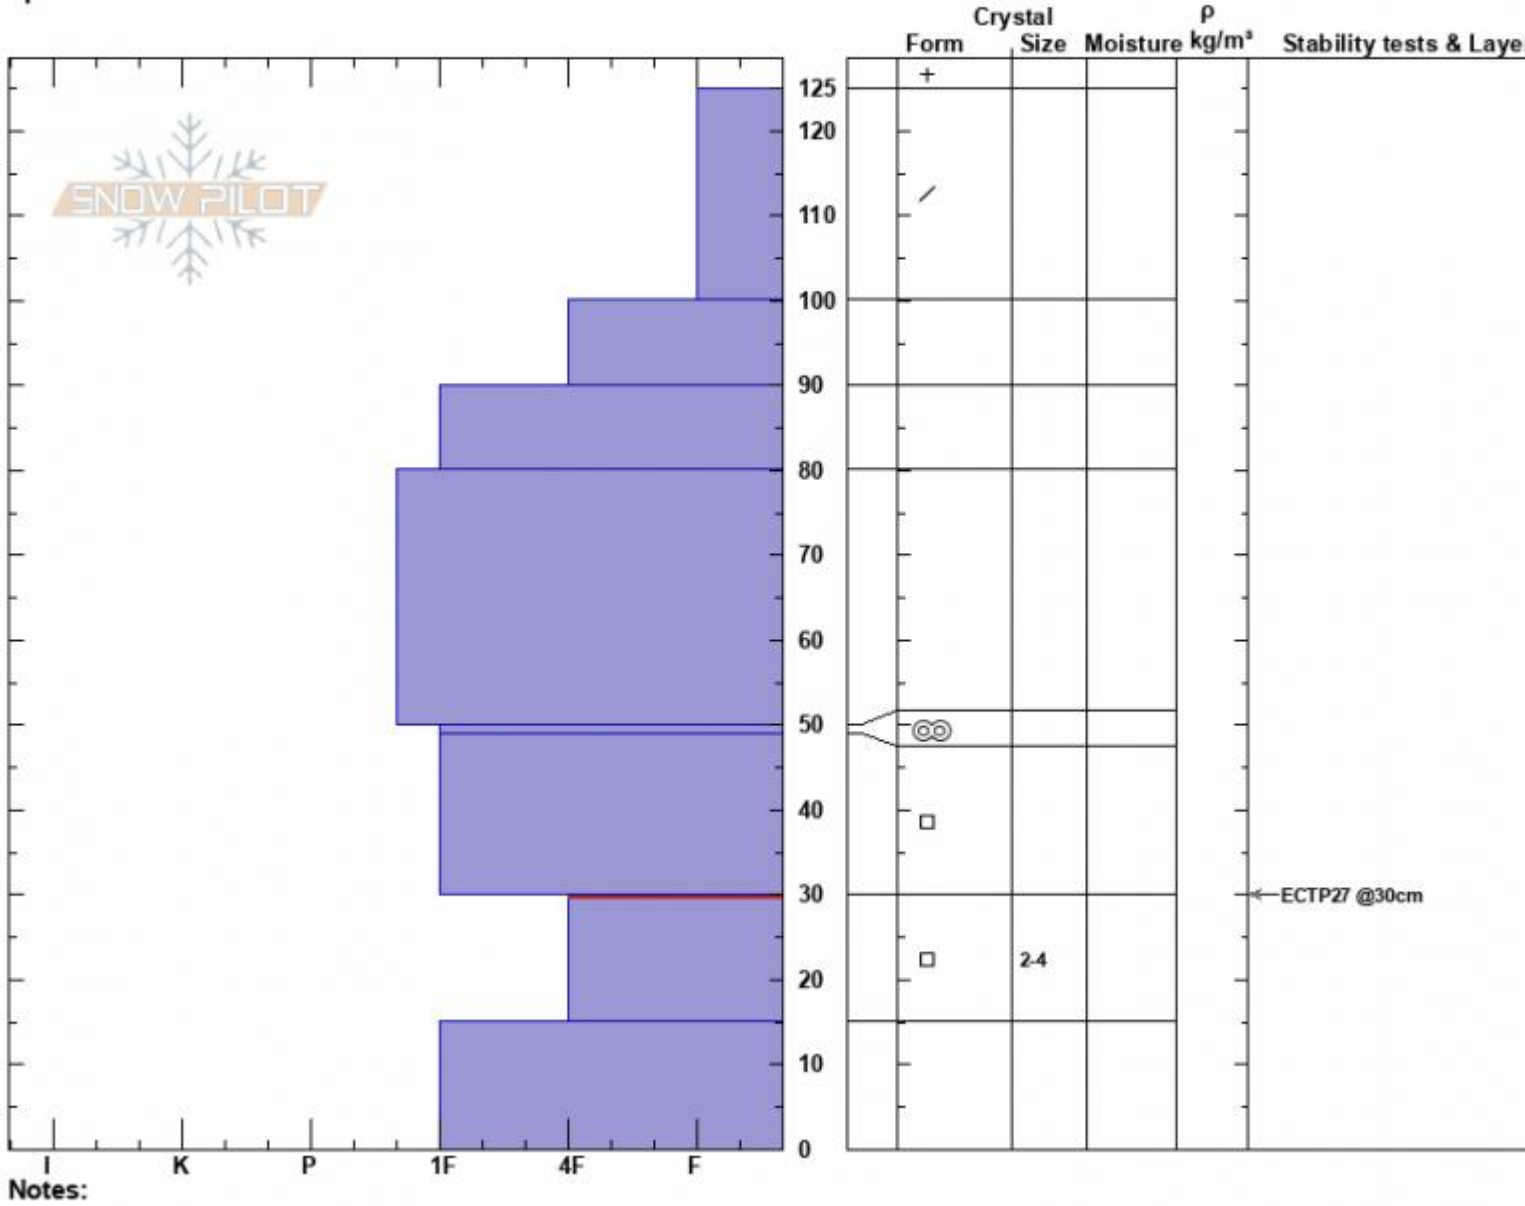

Ski Hill
 Lionhead Range
 MT
 Elevation: 8000 ft
 Aspect: 60°
 Specifics:

Dave Zinn
 01/23/2025 - 1:30pm
 Co-ord: 44.70254N, -111.29600W
 Slope Angle: 30°
 Wind Loading: no

Stability: Fair
 Air Temperature:
 Sky Cover: OVC
 Precipitation: NO
 Wind: NE Light Breeze

HS:125 Layer Notes:
 PF:30 30-15cm:Problematic layer

Advisory Region
 Lionhead Range
 Longitude
 -111.29W
 Latitude
 44.70N
 Lionhead Range, 2025-01-23