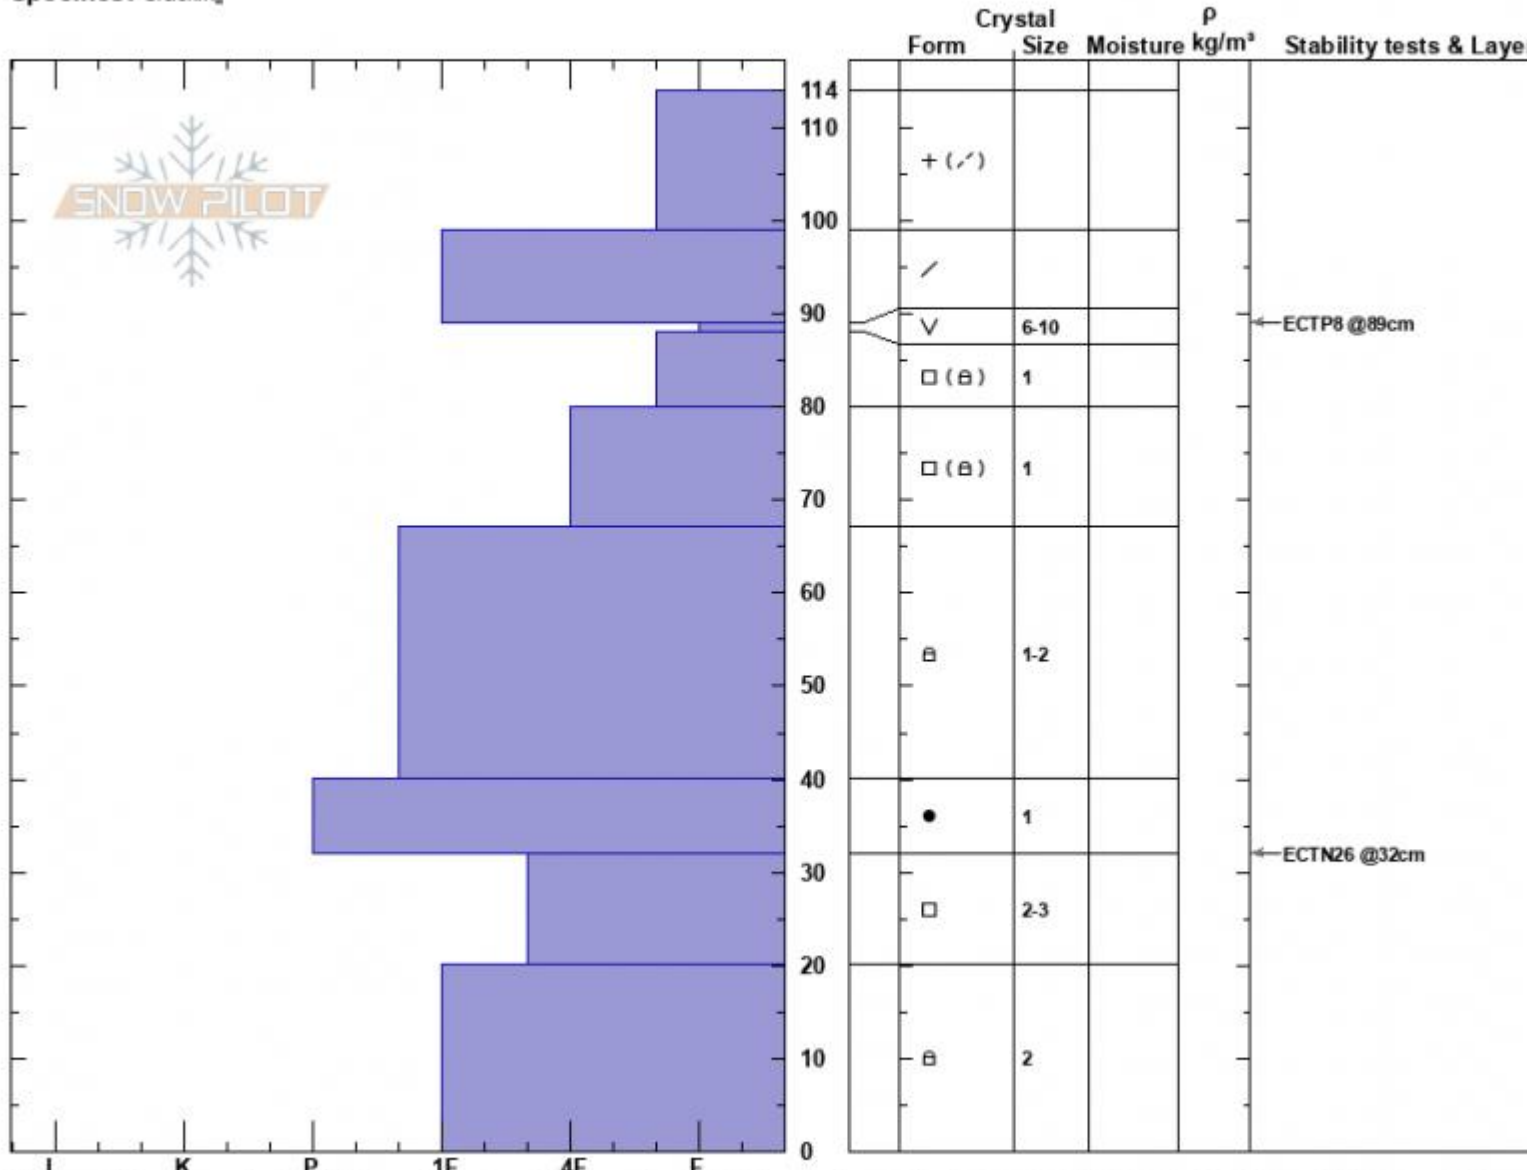

BeaverCrk WildnsBndry  
 Madison Range-S  
 MT  
 Elevation: 8845 ft  
 Aspect: 250°  
 Specifics: Cracking

Alex Marienthal  
 02/02/2025 - 12:52pm  
 Co-ord: 44.97642N, -111.35868W  
 Slope Angle: 20°  
 Wind Loading: no

Stability:  
 Air Temperature:  
 Sky Cover: OVC  
 Precipitation: S-1  
 Wind: SW Moderate

HS:114 Layer Notes:  
 89-88cm: Problematic layer

Notes: While riding we had multiple cracks shoot out from our skis 10-50 ft long. 3 other pits had ECTP4, ECTPV, ECTP5, ECTP8 on SH/NSF layer below r and SW aspects at 9,000-9,200'

Advisory Region  
 Southern Madison  
 Longitude  
 -111.27W  
 Latitude  
 45.06N  
 Southern Madison, 2025-02-02