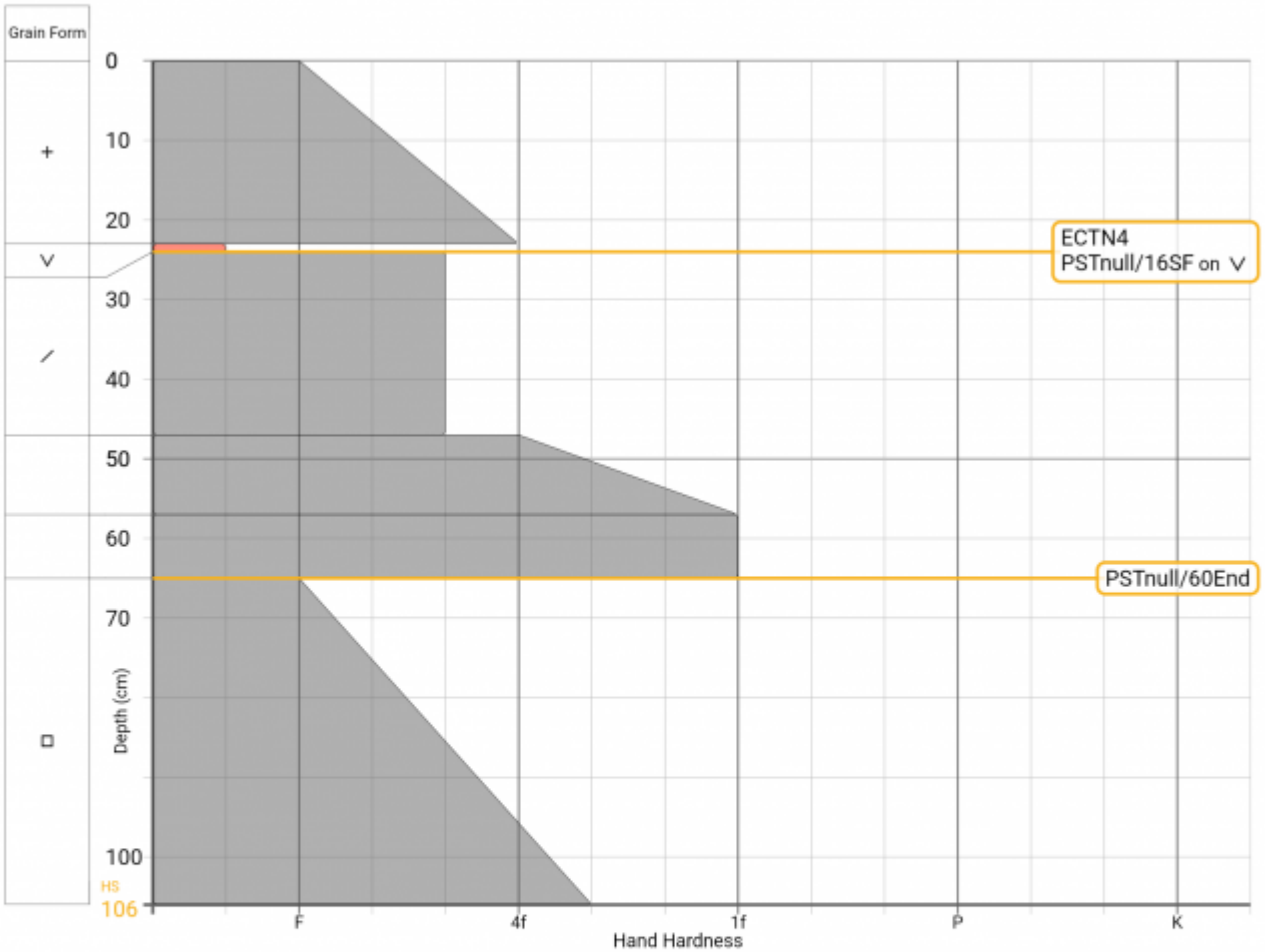

Profile Name: --

General

🕒 Date: 2025-02-02 10:31:24.000  
👤 Observer: **Matt Zia**  
🏠 Org: **Montana Mountaineering Association**

Location

📍 Elevation: **7283ft**  
❄️ Aspect: **E**  
📐 Slope: **14°**  
📍 Lat/Lng: **44.8978,-111.0673**

Weather

🌡️ Air Temperature: --  
☁️ Sky Cover: **Overcast**  
❄️ Precipitation: **Snow <0.5cm/hr**  
🌬️ Wind: **Light, SW**  
👉 Blowing Snow: **No Transport**

Snow Conditions

📏 Total Snow Depth (HS): **106cm**  
❄️ Surface Grain: **Precipitation Particles**  
👉 Foot Pen: **41cm**  
👉 Ski Pen: **20cm**

Notes:

MANUAL SNOW PROFILE

Advisory Region  
Southern Madison  
Longitude  
-111.06W

Latitude

44.89N

Southern Madison, 2025-02-02