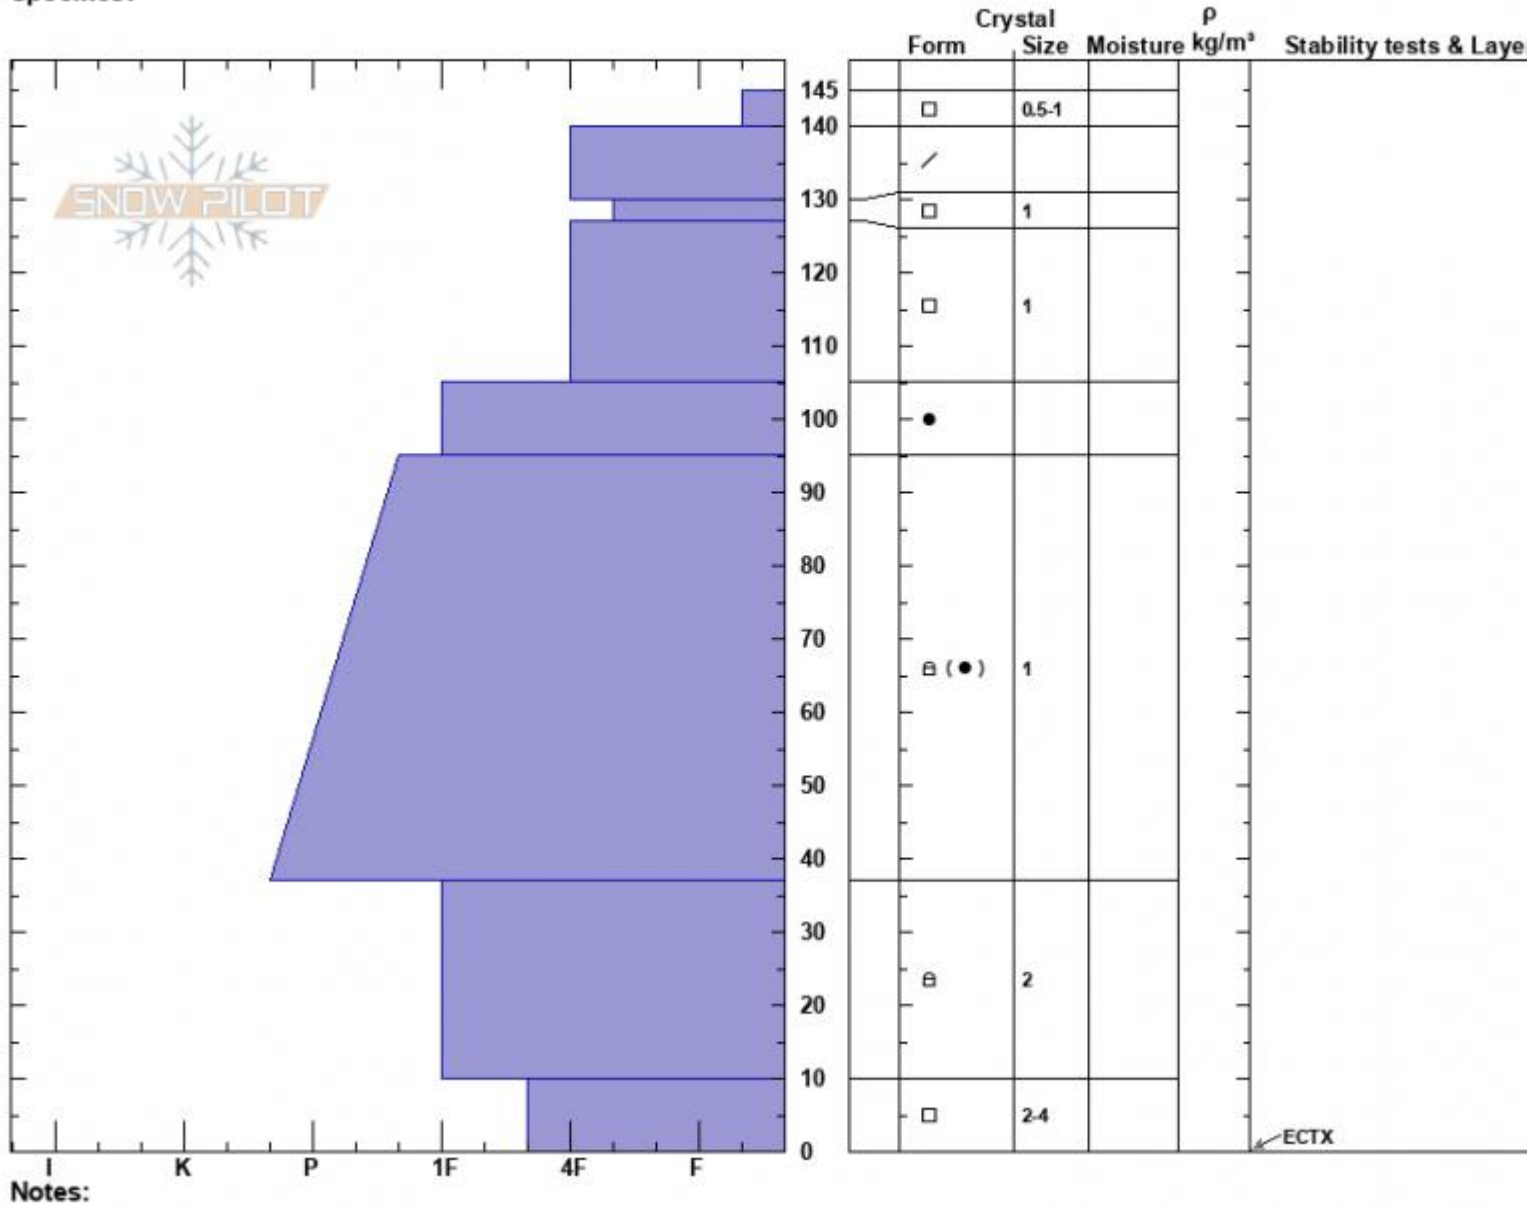

E Ridge Republic Mtn
 Cooke City
 MT
 Elevation: 9458 ft
 Aspect: 95°
 Specifics:

Haylee Darby
 01/30/2025 - 11:25am
 Co-ord: 45.00524N, -109.94494W
 Slope Angle: 24°
 Wind Loading: no

Stability:
 Air Temperature: -1°C
 Sky Cover: CLR
 Precipitation: NO
 Wind: NW Calm

HS:145
 PS: 35
 Layer Notes:

Advisory Region
 Cooke City
 Longitude
 -109.95W
 Latitude
 45.00N
 Cooke City, 2025-01-30