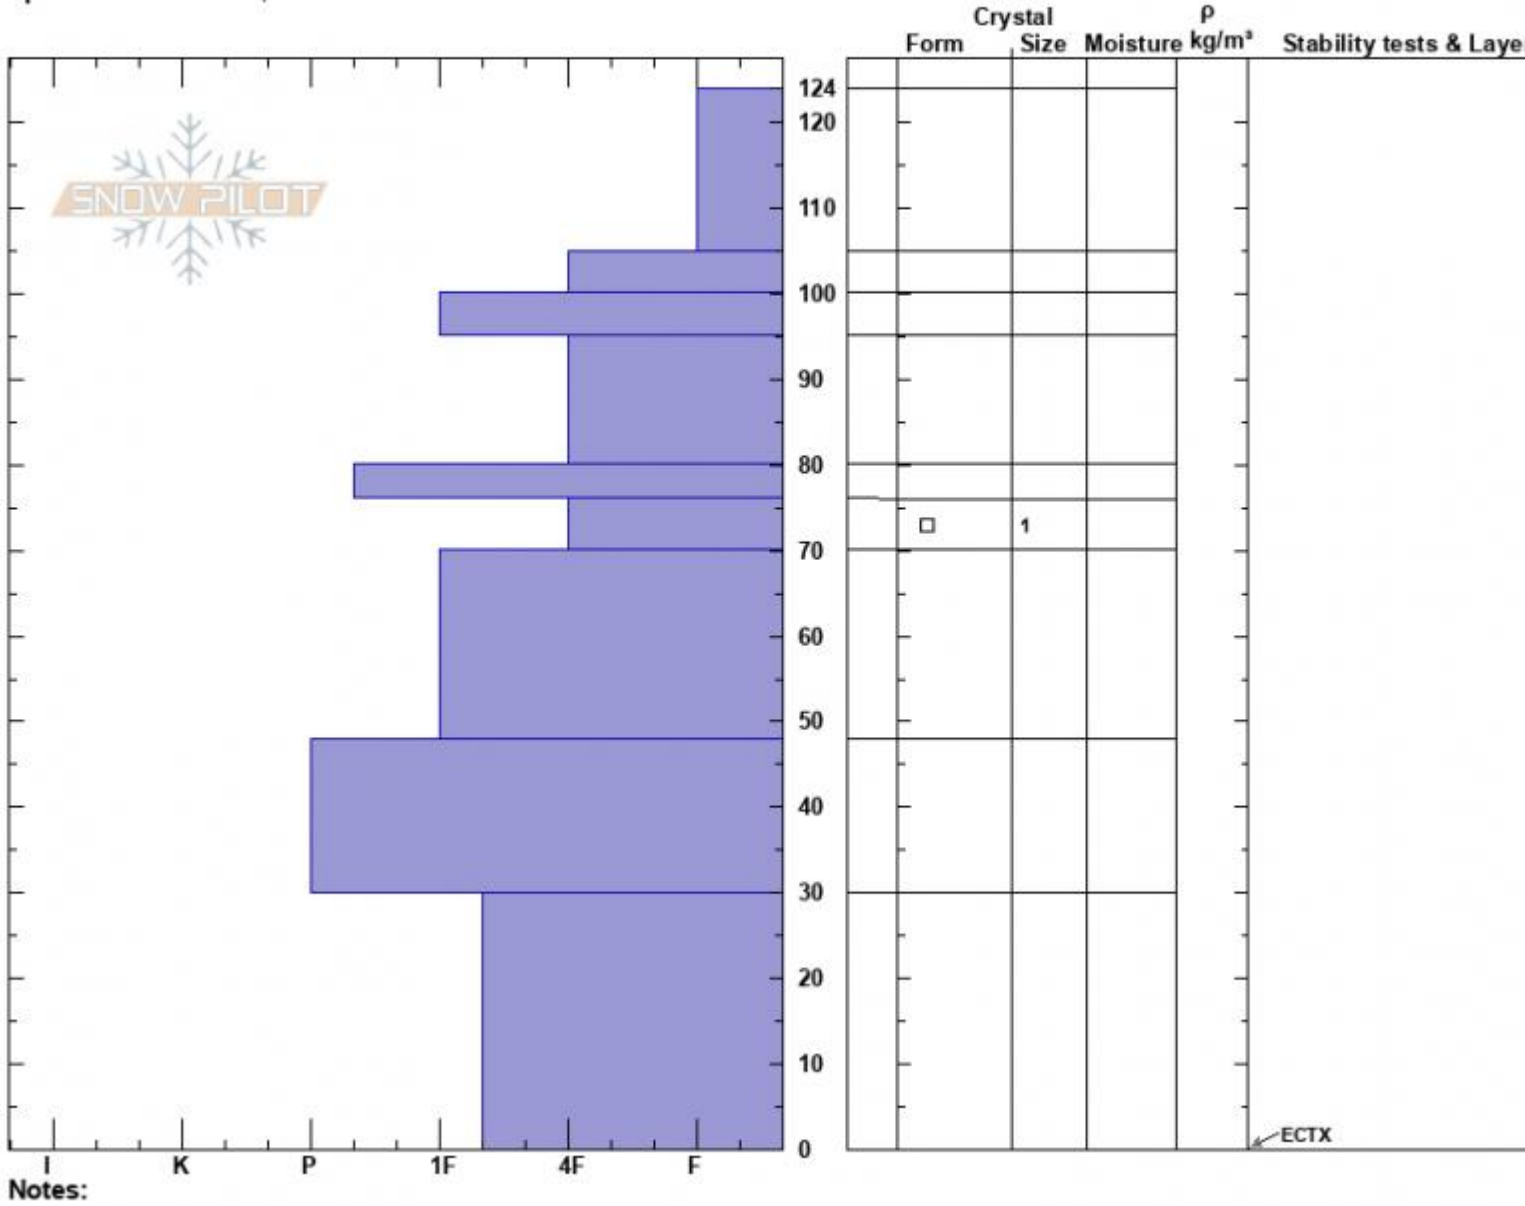

Gallatin Canyon
 Madison Range-N
 MT
 Elevation: 7846 ft
 Aspect: 114°
 Specifics: We skied slope

Mark Staples
 02/16/2025 - 11:20am
 Co-ord: 45.32816N, -111.20183W
 Slope Angle: 20°
 Wind Loading: no

Stability: Very Good
 Air Temperature:
 Sky Cover: OVC
 Precipitation: S1
 Wind: S Light Breeze

HS:124 Layer Notes:
 76-70cm: Problematic layer

Advisory Region
 Northern Madison
 Longitude
 -111.41W

Latitude

45.30N

Northern Madison, 2025-02-16