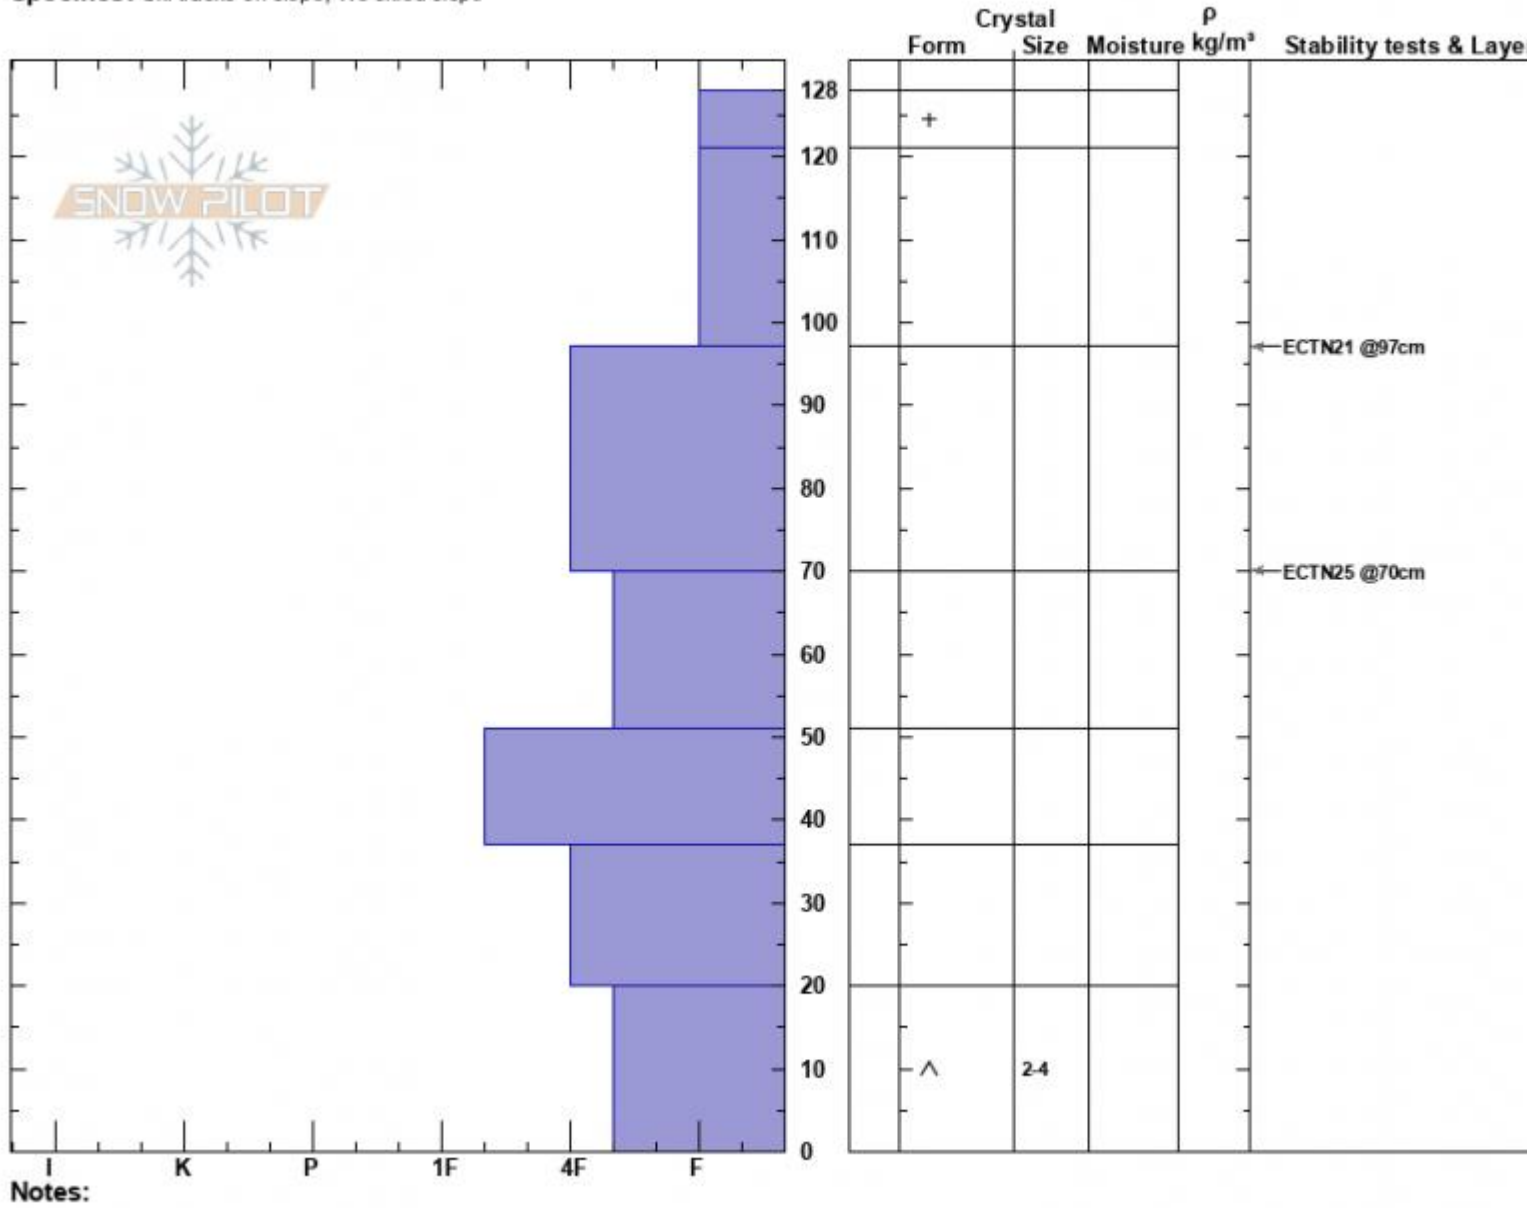

Bacon Rind
 Madison Range-S
 MT
 Elevation: 8800 ft
 Aspect: 110°
 Specifics: Ski tracks on slope; We skied slope

Ian Hoyer
 02/19/2025 - 12:00pm
 Co-ord: 44.95961N, -111.09928W
 Slope Angle: 24°
 Wind Loading: no

Stability: Good
 Air Temperature:
 Sky Cover: OVC
 Precipitation: NO
 Wind: Calm

HS:128 **Layer Notes:**
 20-0cm: Problematic layer

Notes:
 Advisory Region
 Southern Madison
 Longitude
 -111.10W
 Latitude
 44.96N
 Southern Madison, 2025-02-19