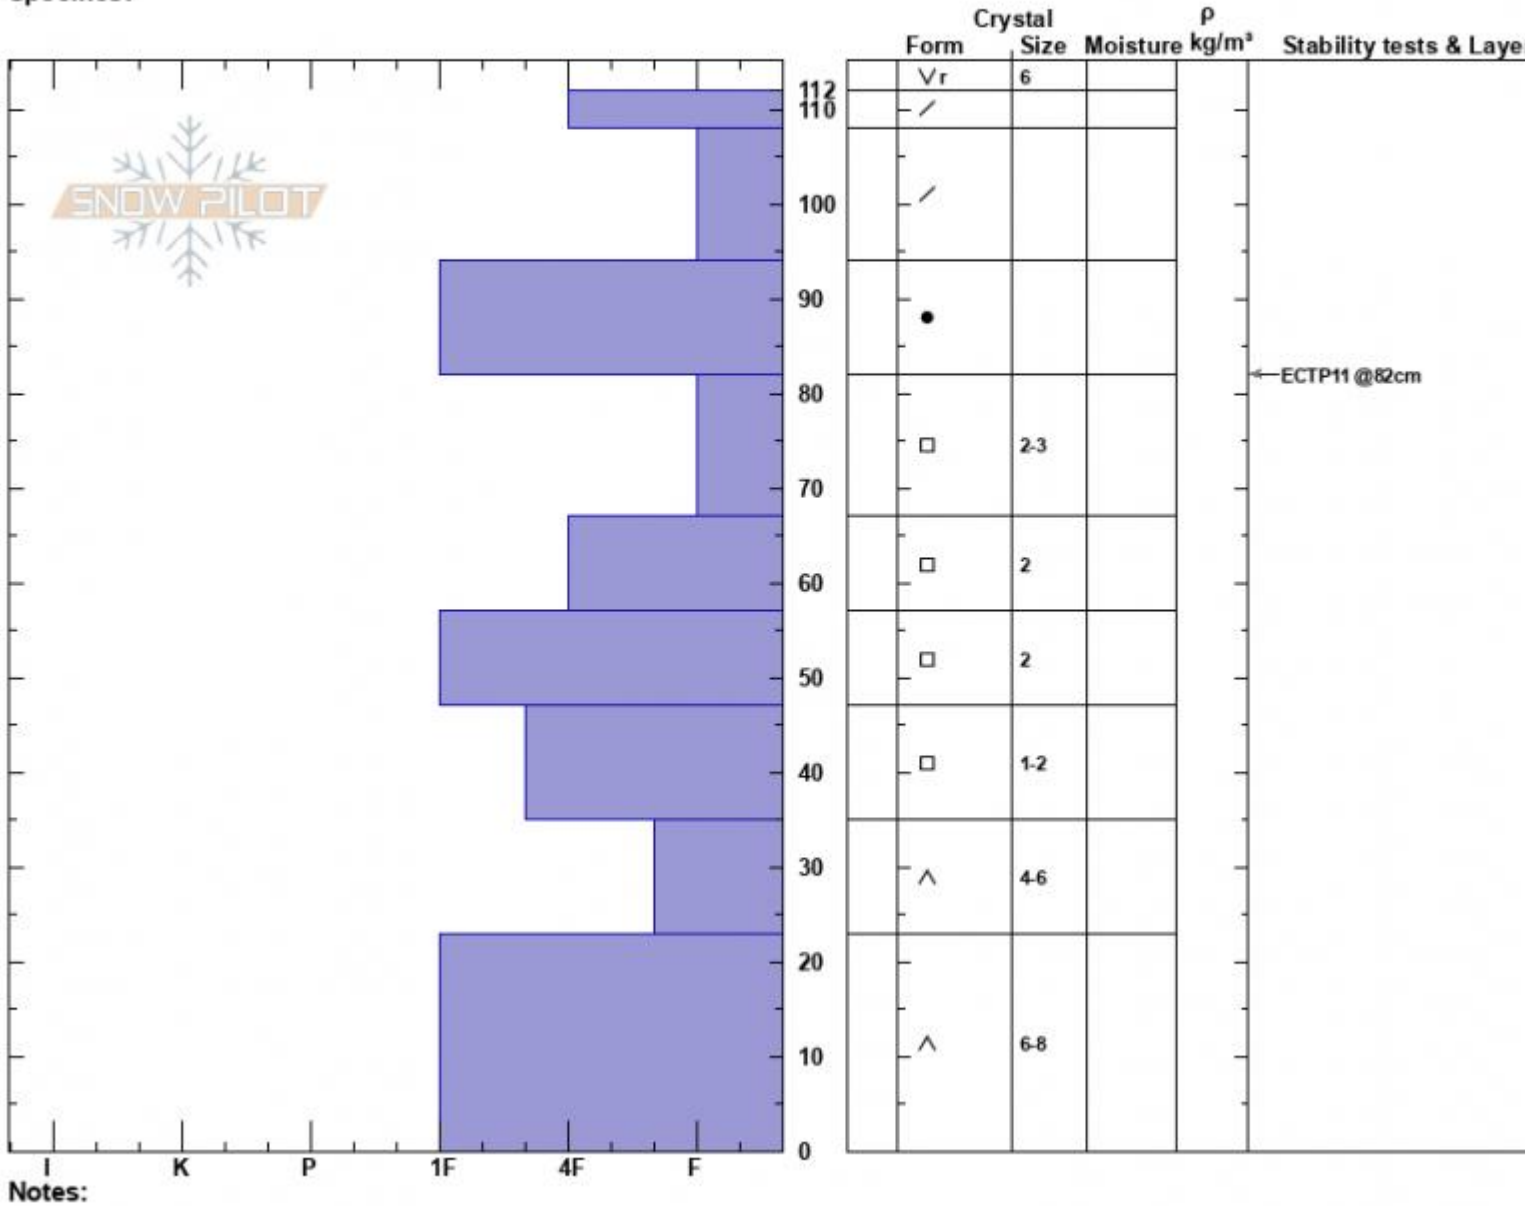

Sunlight Basin
 Madison Range-S
 MT
 Elevation: 9482 ft
 Aspect: 110°
 Specifics:

Haylee Darby
 02/21/2025 - 11:00am
 Co-ord: 44.97509N, -111.31389W
 Slope Angle: 27°
 Wind Loading: no

Stability:
 Air Temperature:
 Sky Cover: CLR
 Precipitation: NO
 Wind: S Light Breeze

HS:112
 PF:90
 Layer Notes:

Advisory Region
 Southern Madison
 Longitude
 -111.27W
 Latitude
 45.06N
 Southern Madison, 2025-02-21