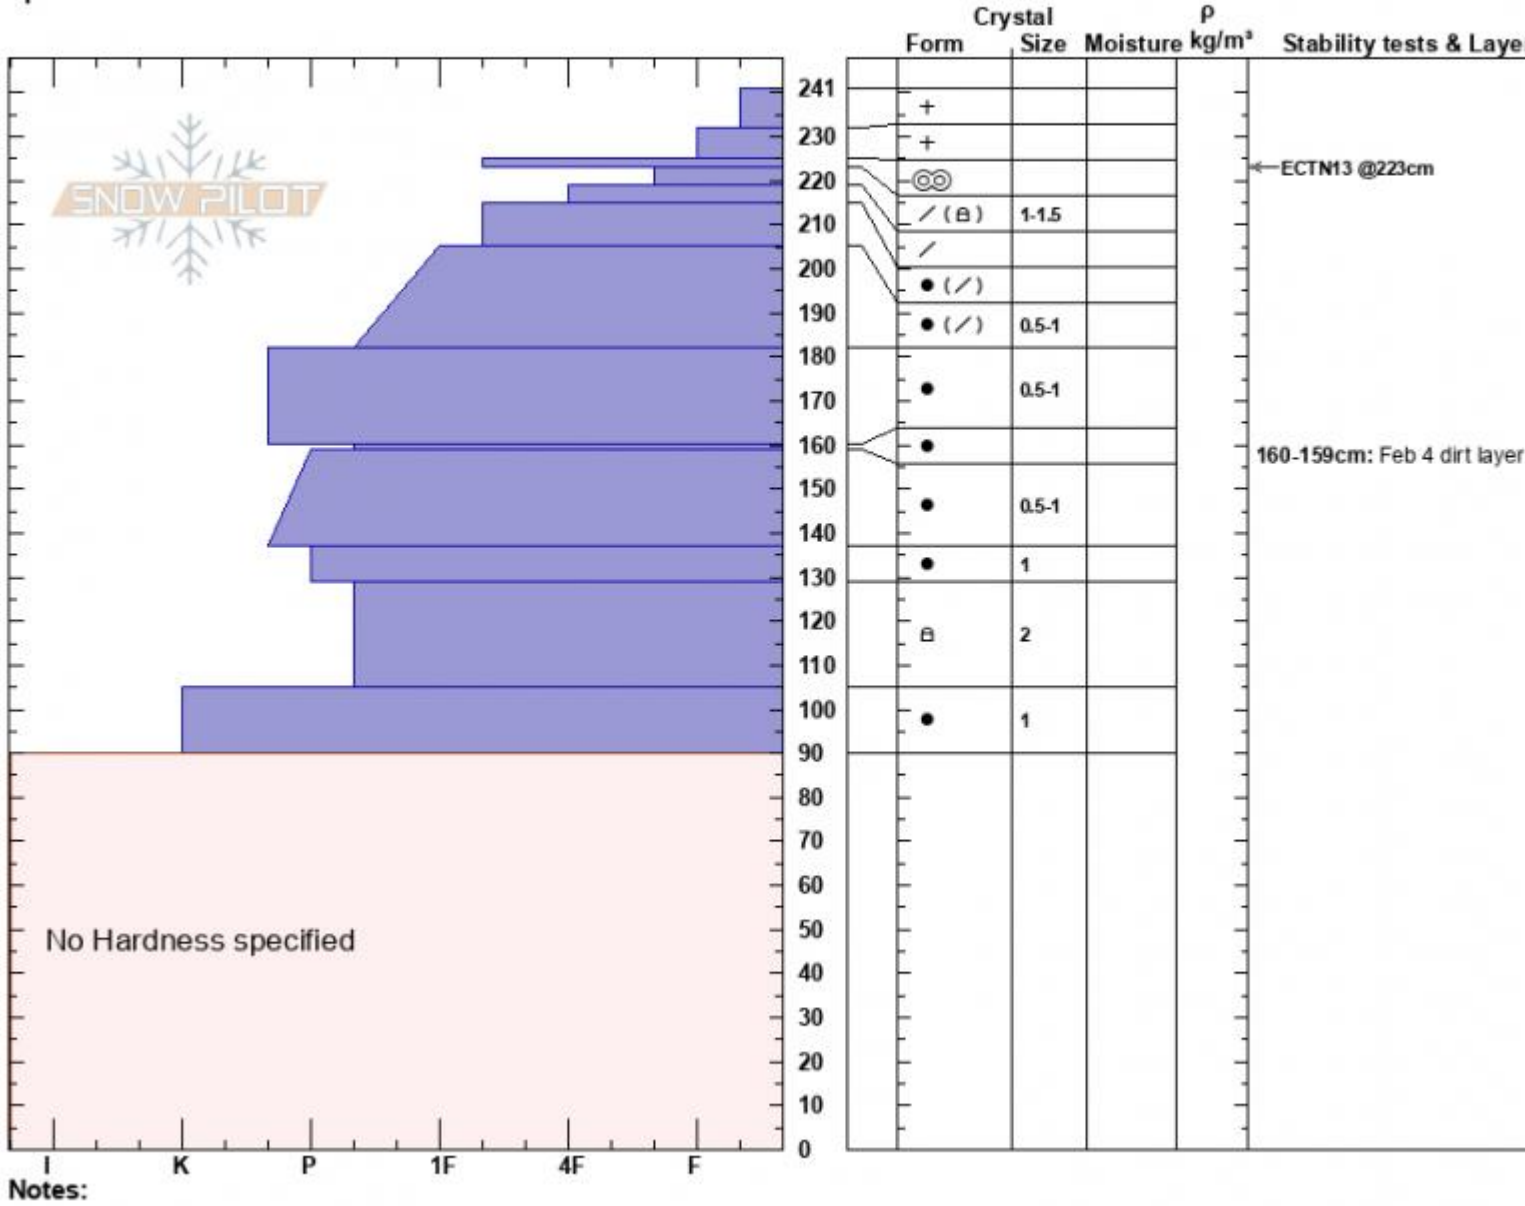

Miller Rdge radio tower  
 Cooke City  
 MT  
 Elevation: 9312 ft  
 Aspect: 60°  
 Specifics:

Alex Marienthal  
 03/14/2025 - 11:30am  
 Co-ord: 45.03164N, -109.94716W  
 Slope Angle: 31°  
 Wind Loading: no

Stability: Good  
 Air Temperature:  
 Sky Cover: BKN  
 Precipitation: S-1  
 Wind: Calm

HS:241  
 PF:50  
 PS: 15  
**Layer Notes:**  
 241-232cm: Problematic layer  
 160-159cm: Feb 4 dirt layer

Advisory Region  
 Cooke City  
 Longitude  
 -109.97W  
 Latitude  
 45.04N  
 Cooke City, 2025-03-14