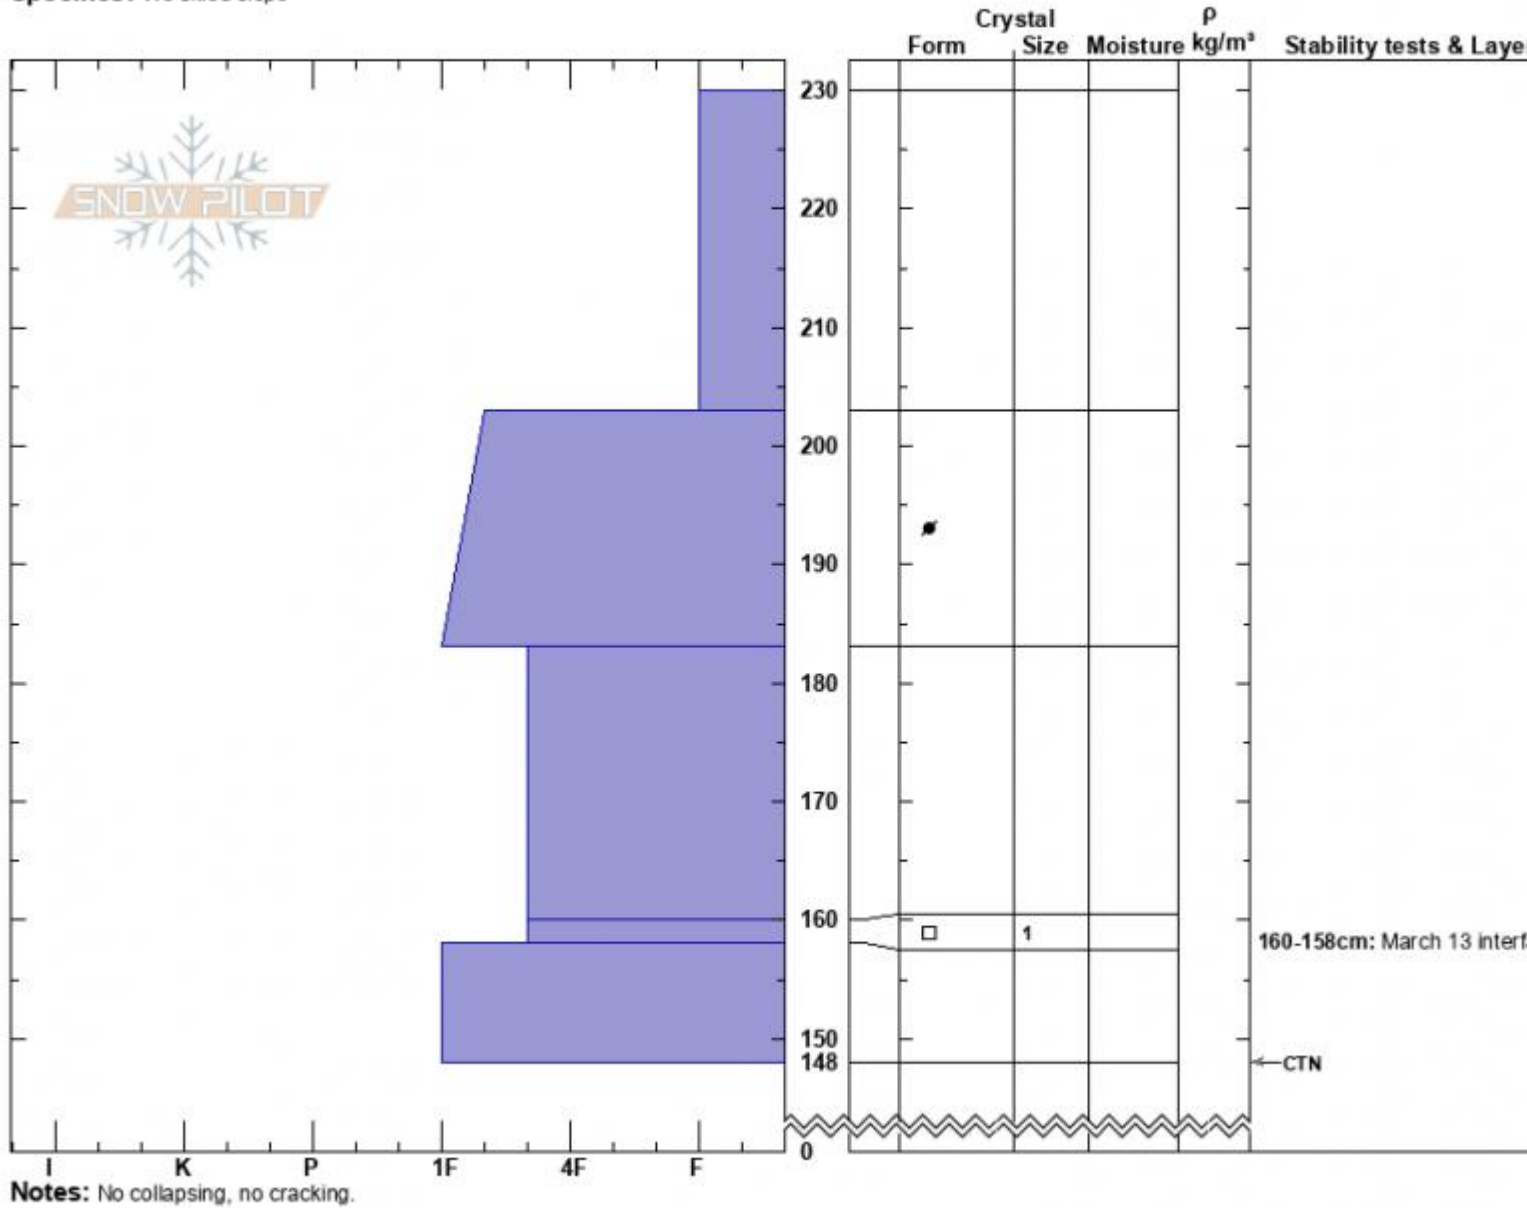

south of Cooke City
 Absaroka Range
 MT
 Elevation: 9500 ft
 Aspect: 67°
 Specifics: We skied slope

Beau Fredlund
 03/19/2025 - 11:00am
 Co-ord: 44.99783N, -109.95031E
 Slope Angle: 27°
 Wind Loading:

Stability:
 Air Temperature:
 Sky Cover: BKN
 Precipitation:
 Wind:

HS:230 Layer Notes:
 160-158cm: March 13 interface
 160-158cm: Problematic layer

The snow surface was becoming damp on solar aspects when we skied back to Cooke City around noon.

Advisory Region
 Cooke City
 Longitude
 -109.94W

Latitude

45.02N

Cooke City, 2025-03-19