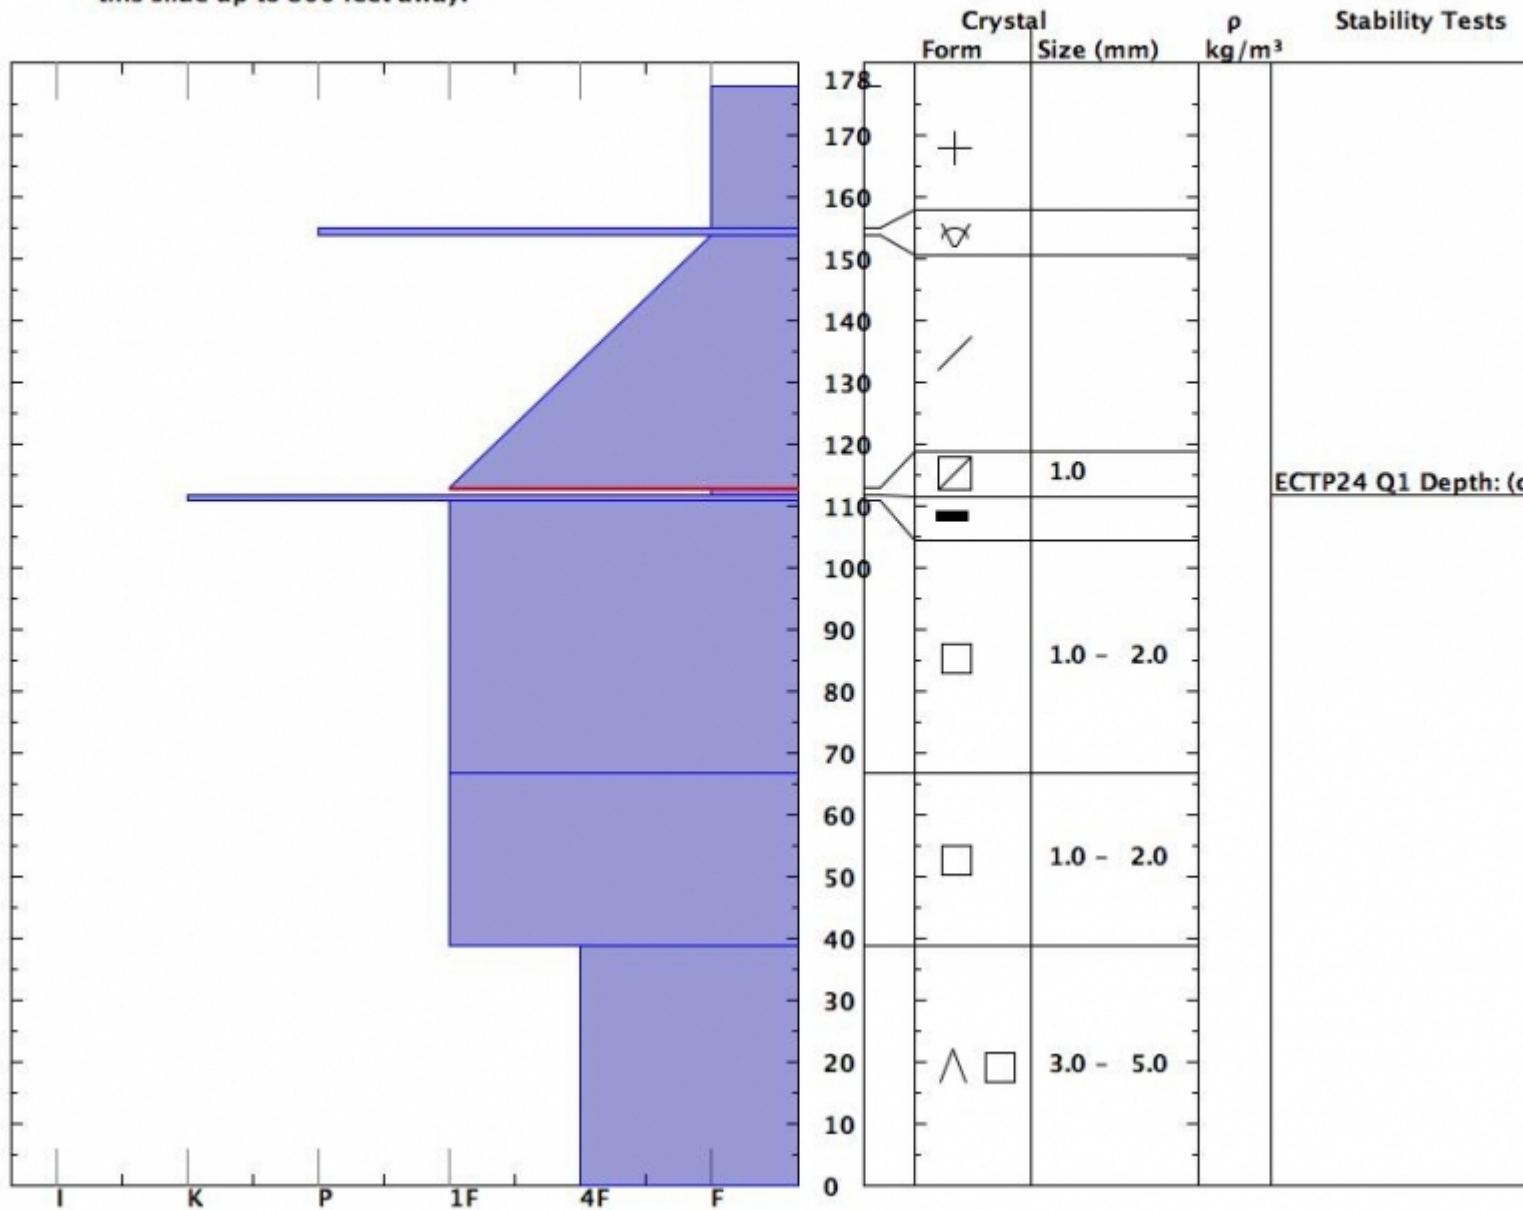

Snow Pit Profile
McAtee Basin
 Southern Madison, MT
 Elevation (m) 3000
 Aspect: 10
 Specifics Recent act on diff slopes.

Observer: eric knoff
 Wed Apr 14 13:30:00 MDT 2010
 Co-ord: 111.44194 W 45.17194 N
 Slope: 38
 Wind loading: no

Stability on similar slopes: Poor
 Air Temperature: 4 C
 Sky Cover: Clear
 Precipitation: None
 Wind: SW Light Breeze

Stability Test Notes: Layer n
 112-1

Notes: This pit was in the crown of an avalanche that caused a fatality the previous day. Large sympathetic slide were released this slide up to 800 feet away.

This is the snowpit profile from the McAtee avalanche that resulted in a fatality on April, 14 2010.

Advisory Region
 Southern Madison
 Southern Madison, 2010-04-16