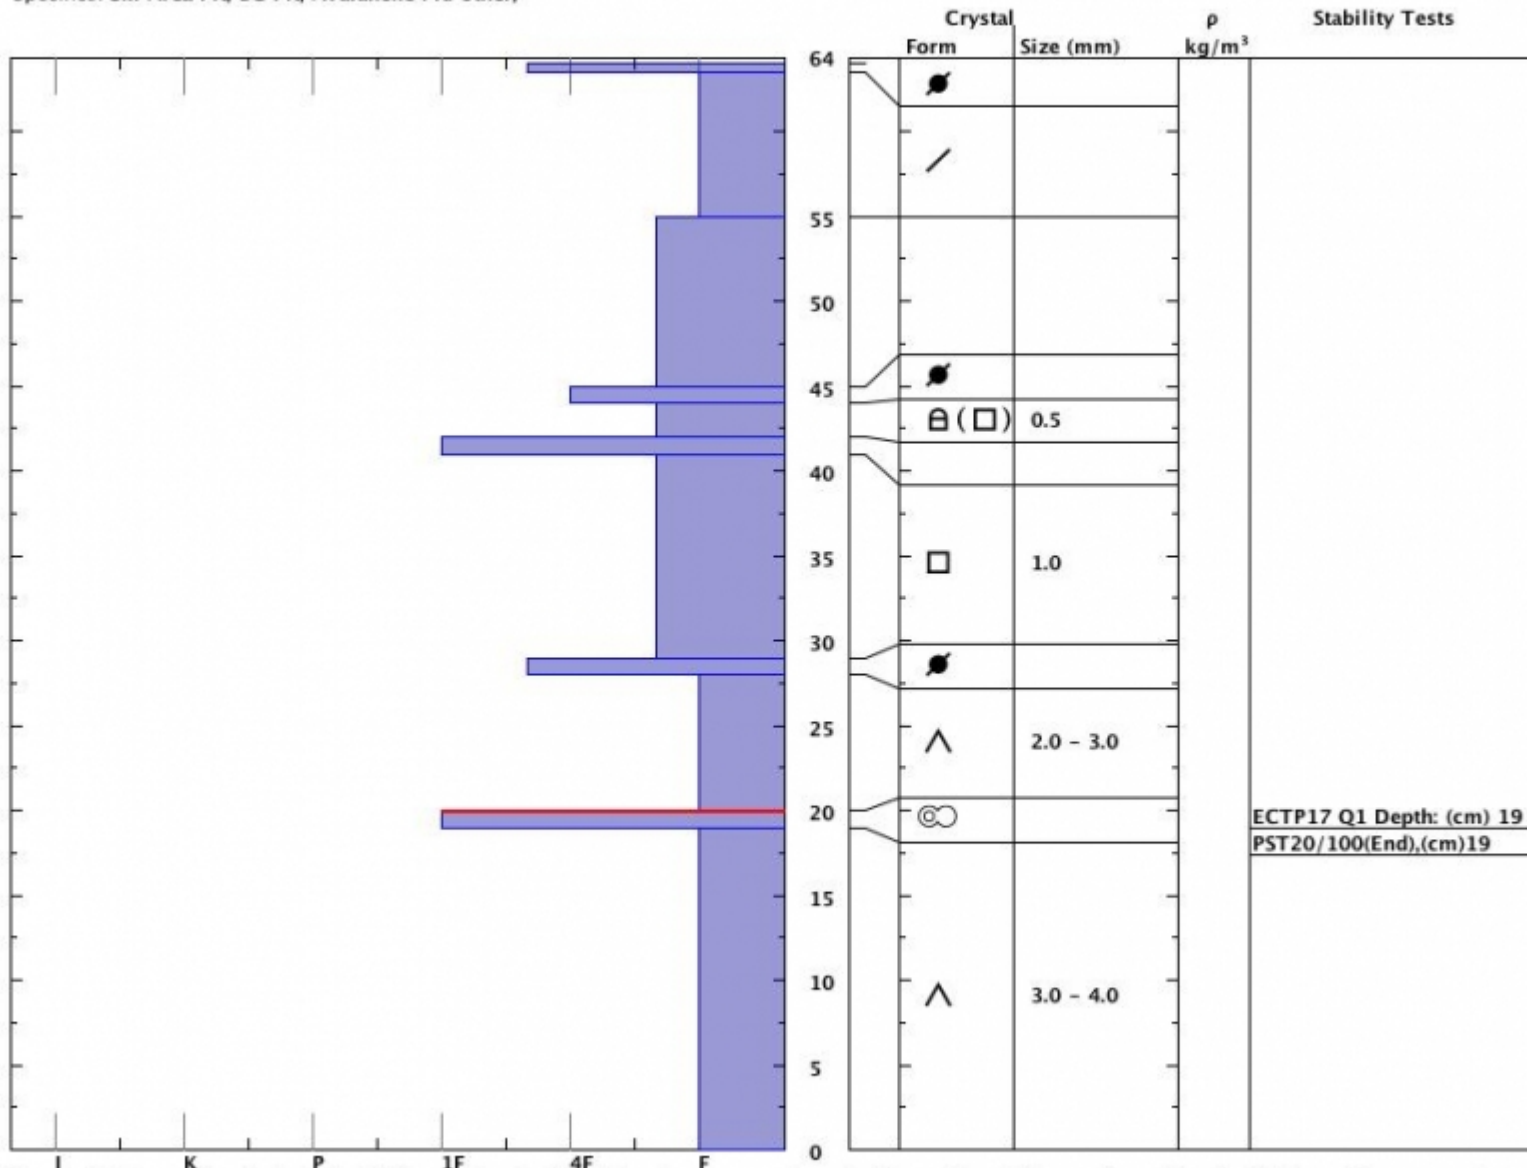

Snow Pit Profile
 LoneMtn-Obsidian
 Madison, MT
 Elevation (ft) 9120
 Aspect: 30
 Specifics: Ski Area Pit; BC Pit; Avalanche Pit; other;

Observer: Mark Staples
 Thu Dec 08 12:00:00 MST 2011
 Co-ord: 45.28855 N 111.44382 W
 Slope: 31
 Wind loading: no

Stability on similar slopes: Poor
 Air Temperature: C
 Sky Cover: Clear
 Precipitation:
 Wind: Calm

Stability Test Notes:

Layer note:
 55-63.5: s
 19-20: Pr

Notes: Pit dug at Moonlight Basin Ski Area following initial avalanche control work. For a video of the pst from this pit visit: http://www.youtube.com/watch?v=N6b4dz_97sc&feature=channel_video_title