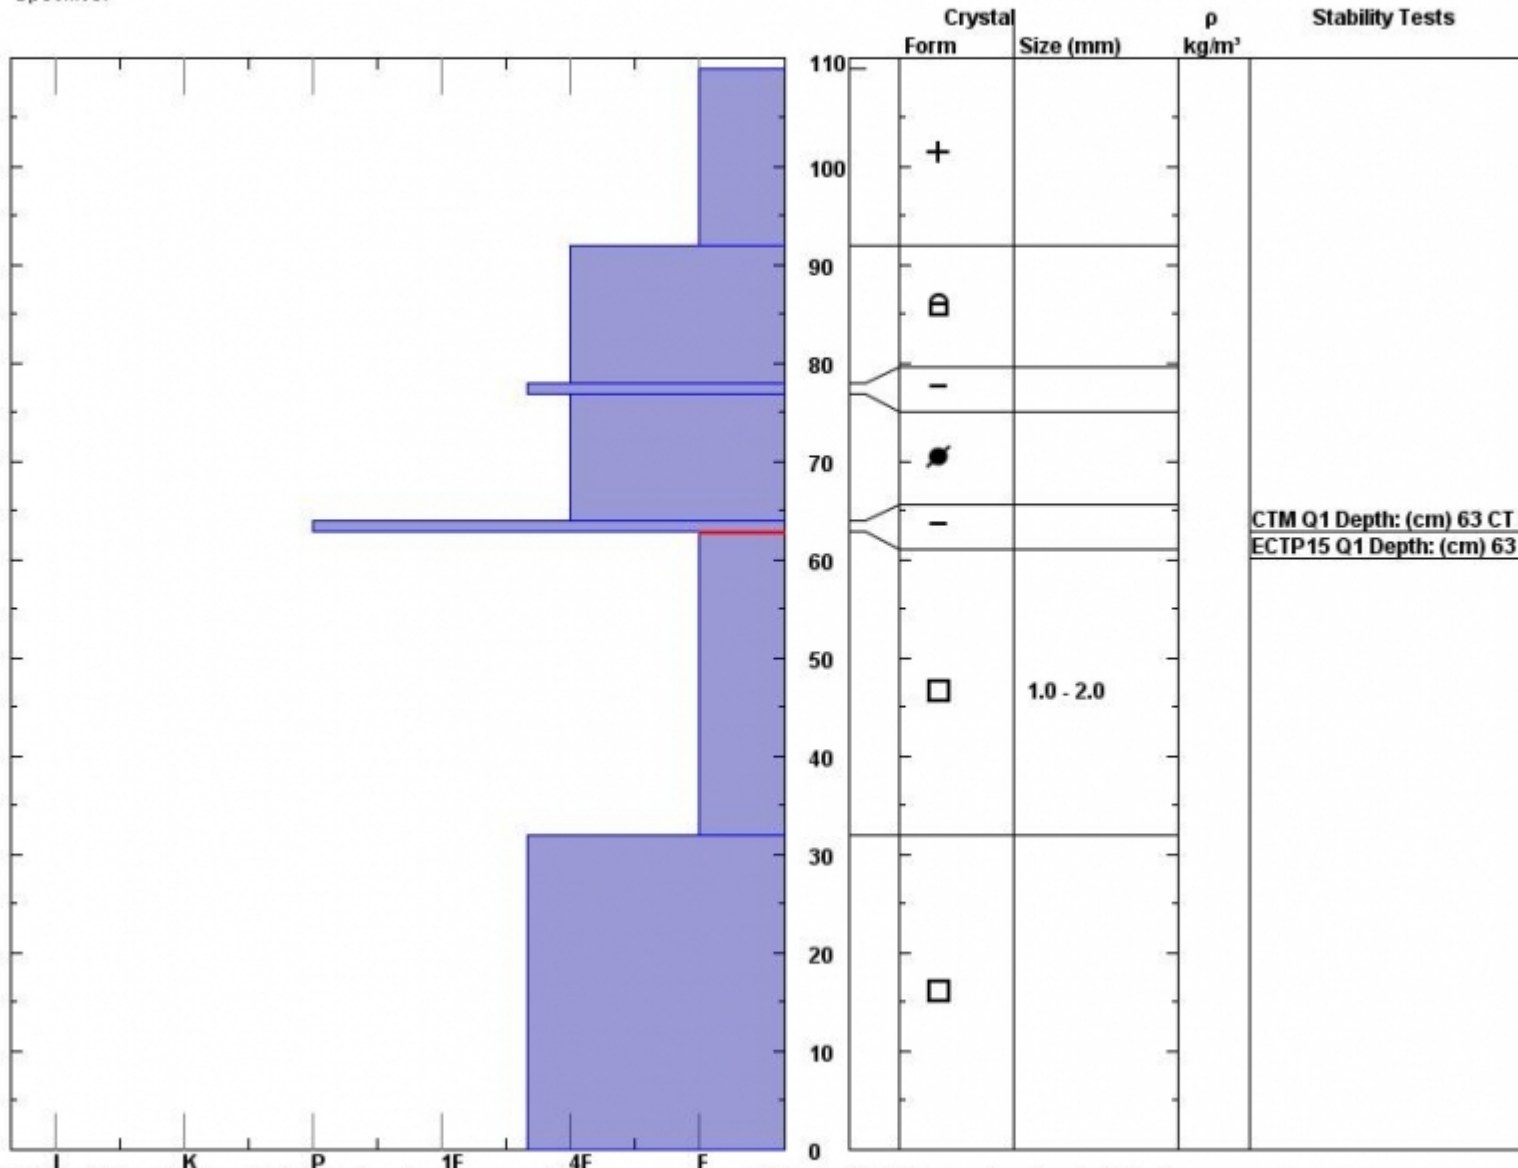

Snow Pit Profile
Cabin Creek
Southern Madions Range
 Elevation (ft) **9334**
 Aspect: **70**
 Specifics:

Observer: **Eric Knoff**
Sat Jan 14 11:18:00 MST 2012
 Co-ord: **44.88852 N 111.18284 W**
 Slope: **30**
 Wind loading: **no**

Stability on similar slopes: **Fair**
 Air Temperature: **-6.8 F**
 Sky Cover: **Clear**
 Precipitation:
 Wind: **SW Light Breeze**

Stability Test Notes:
 Layer note:
32-63: Pro

Notes: Not much of a slab, but plenty of weak snow. If this area receives .5-1 inch of SWE I expect natural activity to occur.