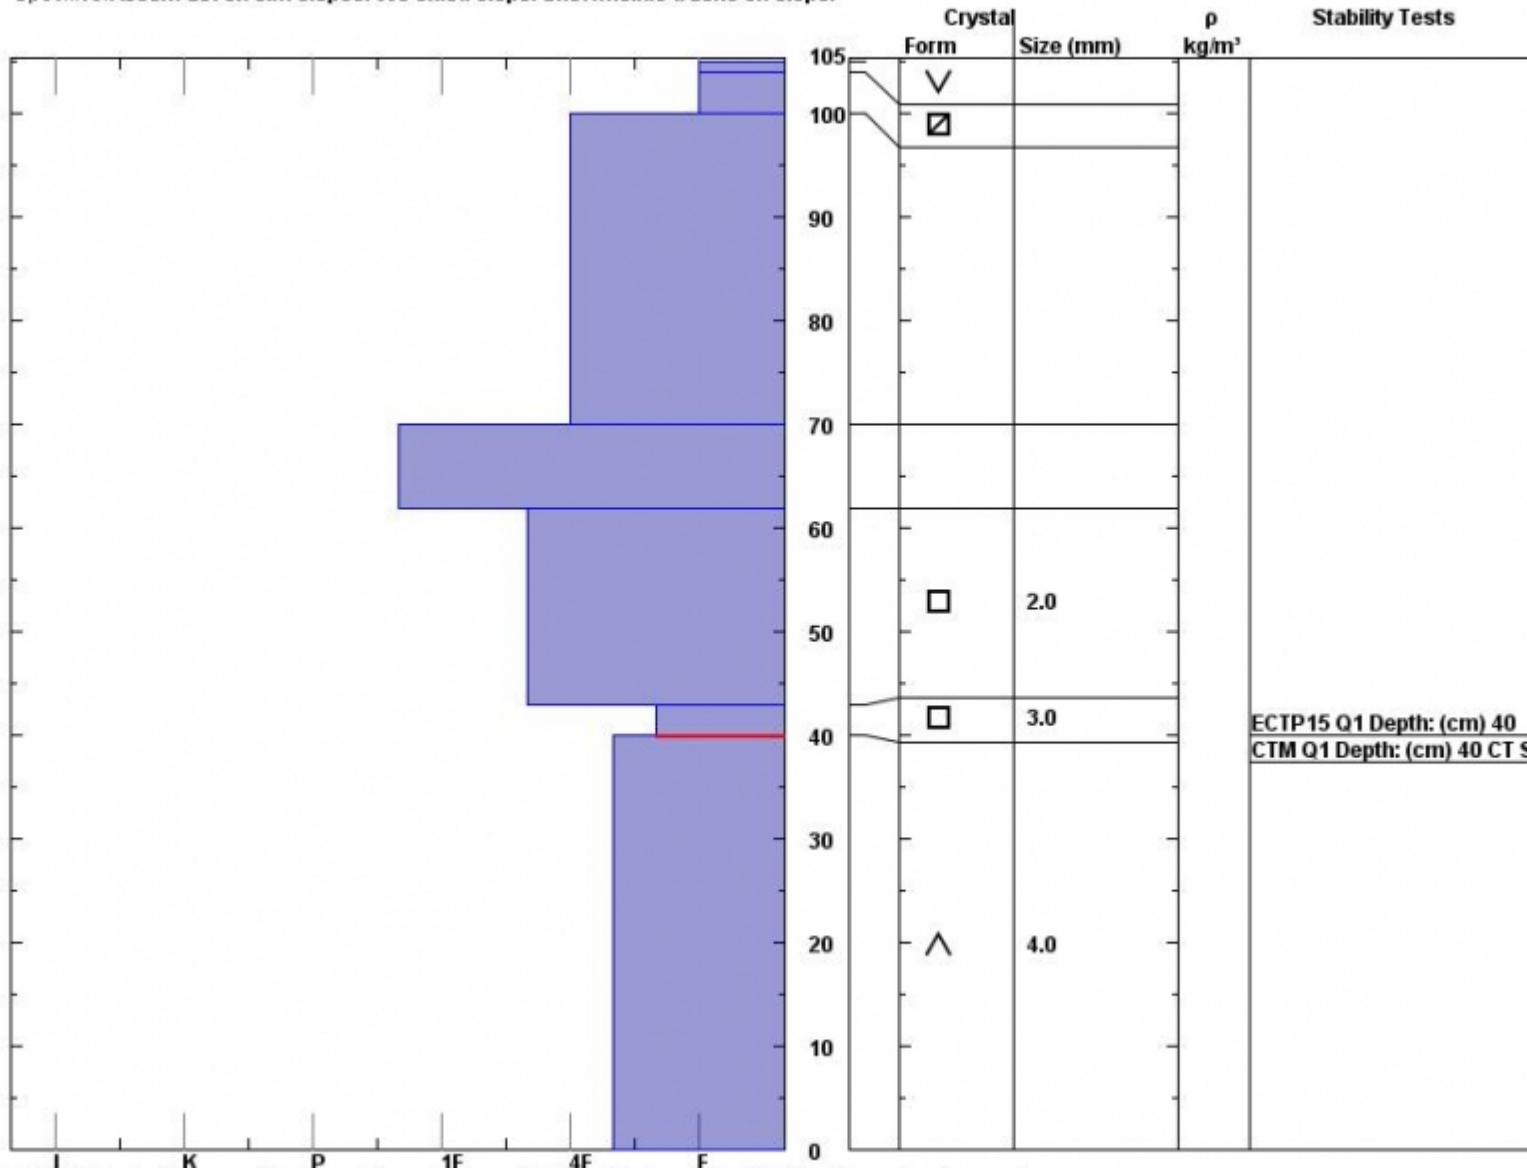

Snow Pit Profile  
**Carrot Basin**  
**S. Madison, MT**  
 Elevation (ft)  
 Aspect: **50**

Observer: **Doug Chabot**  
**Tue Feb 07 10:40:00 MST 2012**  
 Co-ord: **N W**  
 Slope: **37**  
 Wind loading: **no**

Stability on similar slopes: **Fair**  
 Air Temperature: **C**  
 Sky Cover: **Clear**  
 Precipitation: **None**  
 Wind: **Calm**

**HS105**  
 Stability Test Notes:  
 Layer note: **100-104: v**  
**40-43: Pro**

Specifics: **Recent act on sim slopes. We skied slope. Snowmobile tracks on slope.**

Notes: **We dug this near the burned trees in Carrot. Not an ideal spot, but it did not have tracks nearby.**

Advisory Region  
 Southern Madison