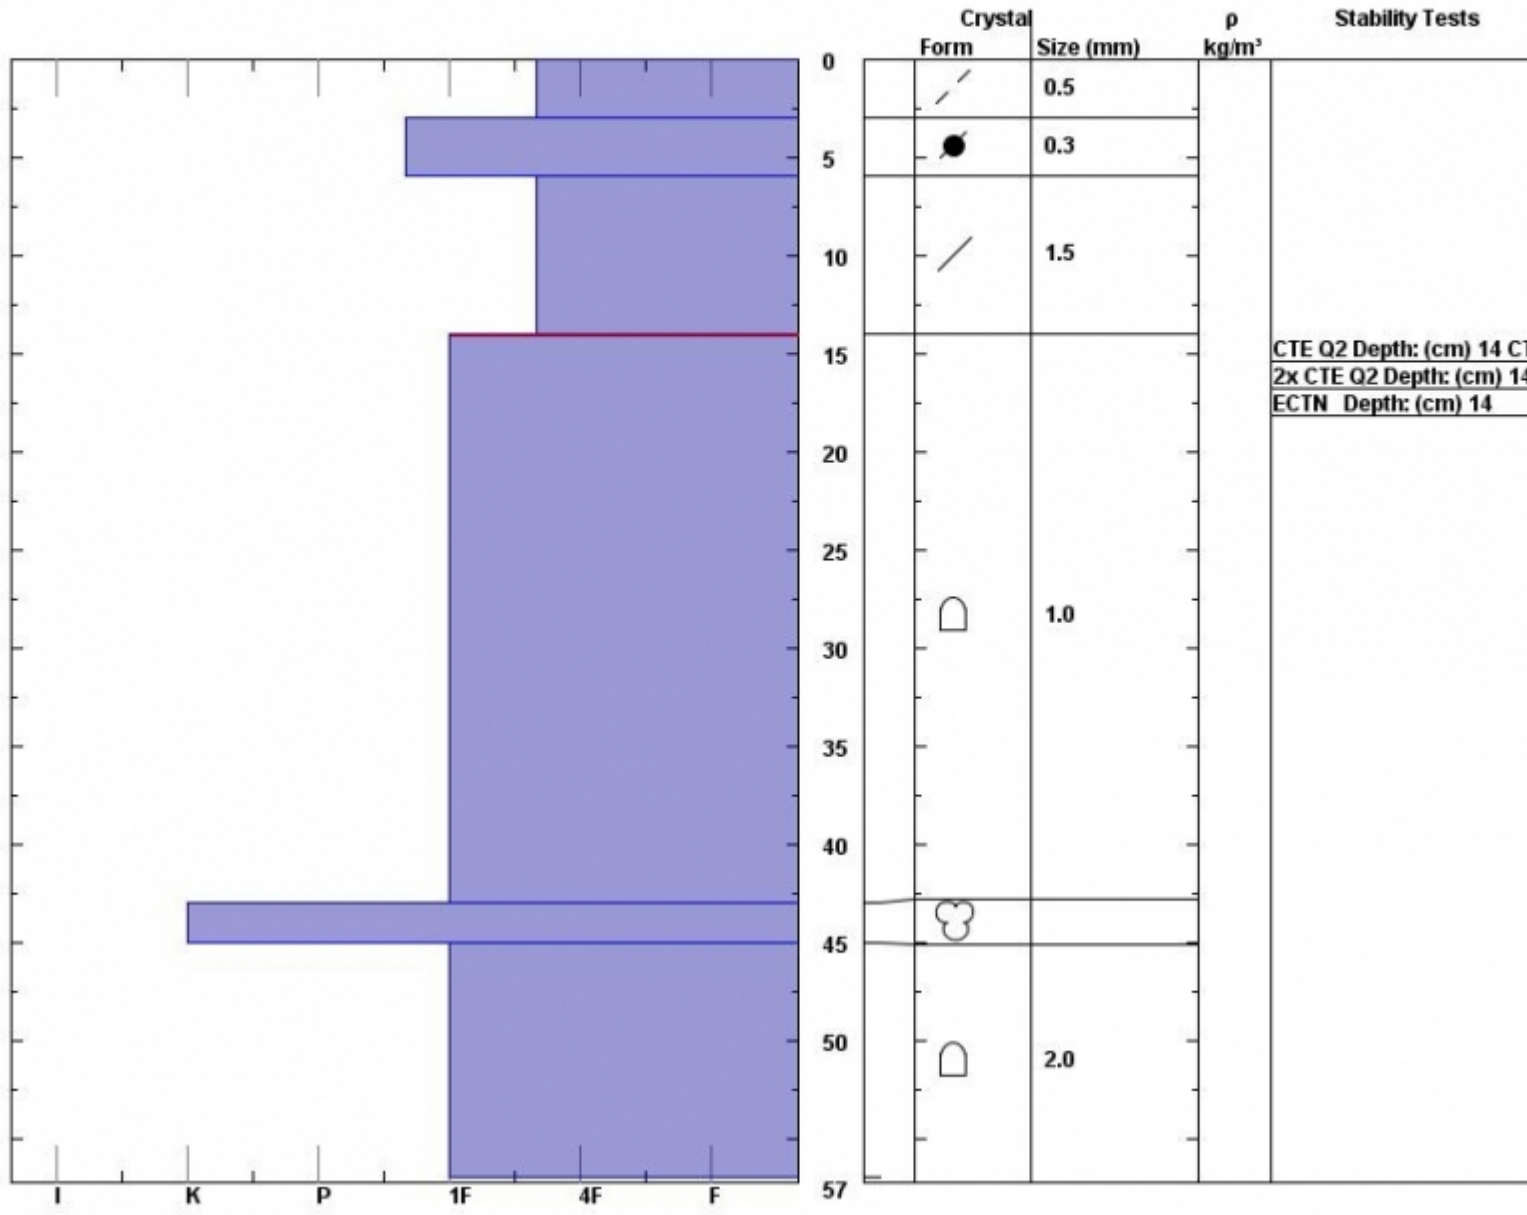

Snow Pit Profile
Treeline Areas
Northern Madison, MT
 Elevation (m) **3000**
 Aspect: **0**
 Specifics: **Ski Area Pit; BC Pit;**

Observer: **Moonlight Basin**
Mon Nov 19 11:07:36 MST 2012
 Co-ord: **W N**
 Slope: **30**
 Wind loading: **previous**

Stability on similar slopes: **Fair**
 Air Temperature: **-2 C**
 Sky Cover: **Clear**
 Precipitation: **None**
 Wind: **SW Light Breeze**

Stability Test Notes:

Layer n
6-14: P
43-45: C
45-57: M

Notes: **Summary profile of five separate profiles at various locations.**