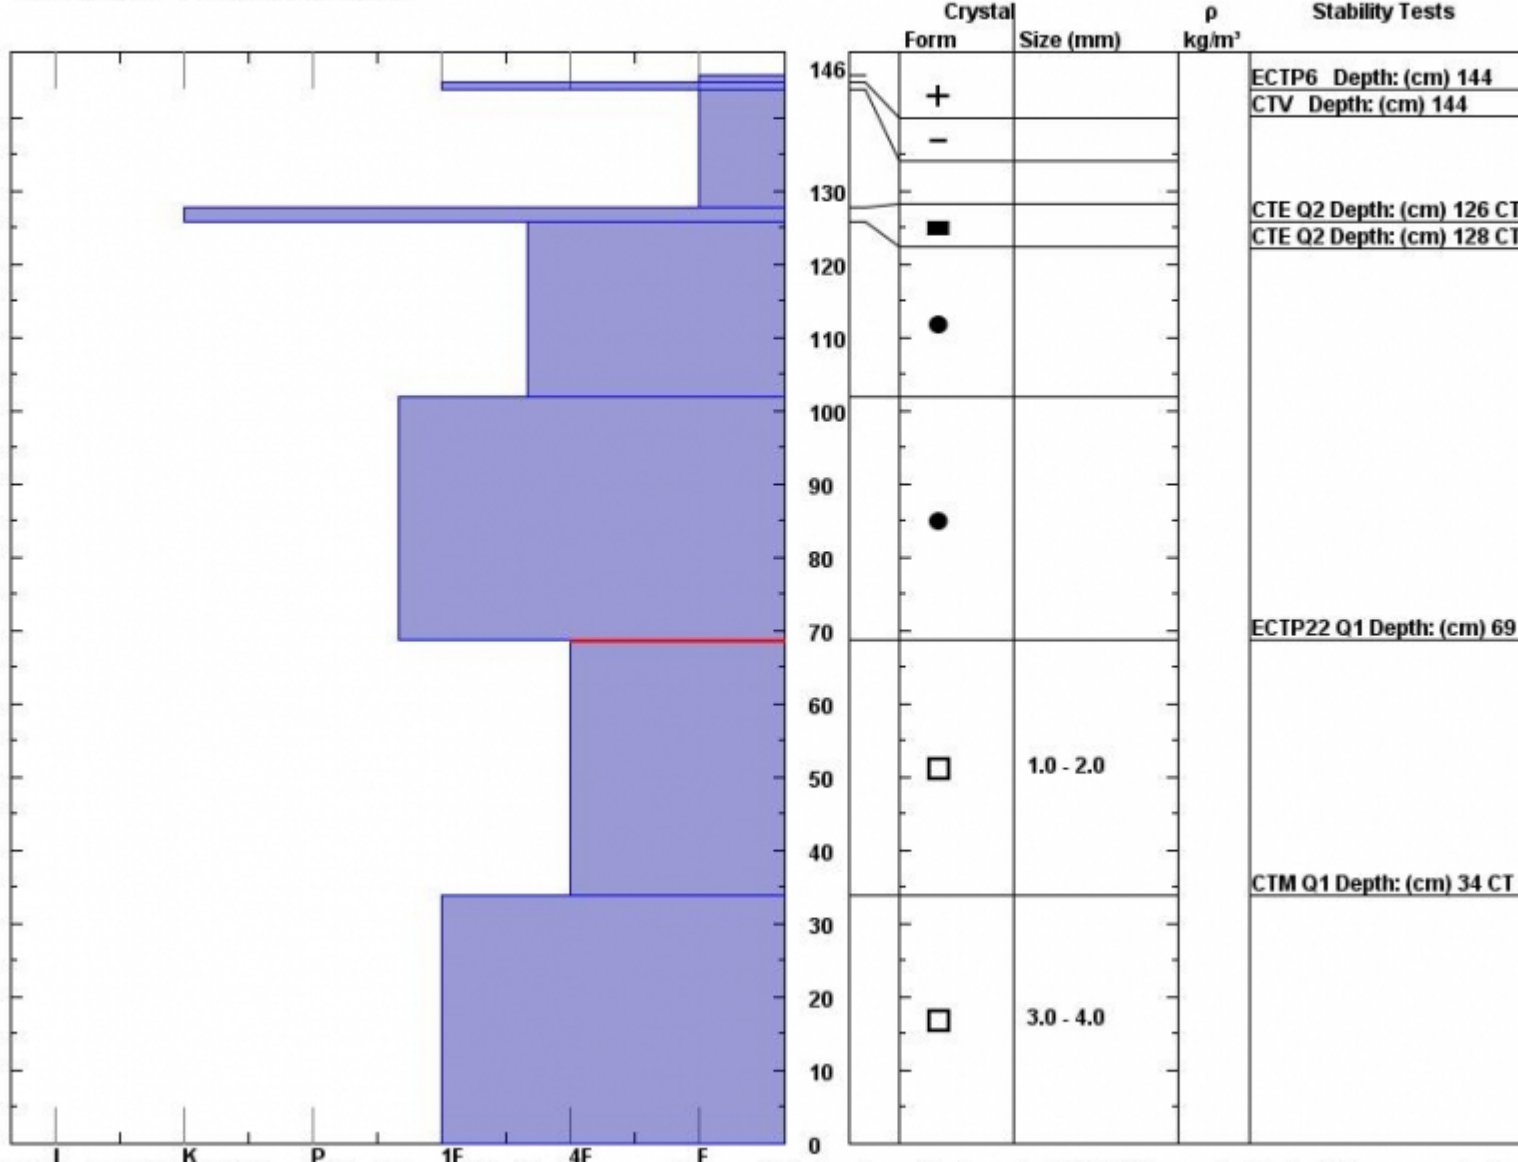

Snow Pit Profile
First Yellowmule
N Madison, MT
 Elevation (ft) **9300**
 Aspect: **150**
 Specifics: **Snowmobile tracks on slope.**

Observer: **Mark Staples**
Tue Feb 19 11:50:00 MST 2013
 Co-ord: **45.19461 N 111.44248 W**
 Slope: **27**
 Wind loading: **no**

Stability on similar slopes: **Fair**
 Air Temperature: **C**
 Sky Cover:
 Precipitation:
 Wind:

Stability Test Notes:
 Layer note
34-69: Pro

Notes: CORRECTION - this was Third YM not First. This is on one of the south facing slopes that overlook Third Yellowmule. Much of this snowpack is snow that has fallen since late January. Probably needs more of a load to activate the facets at 69 cm.