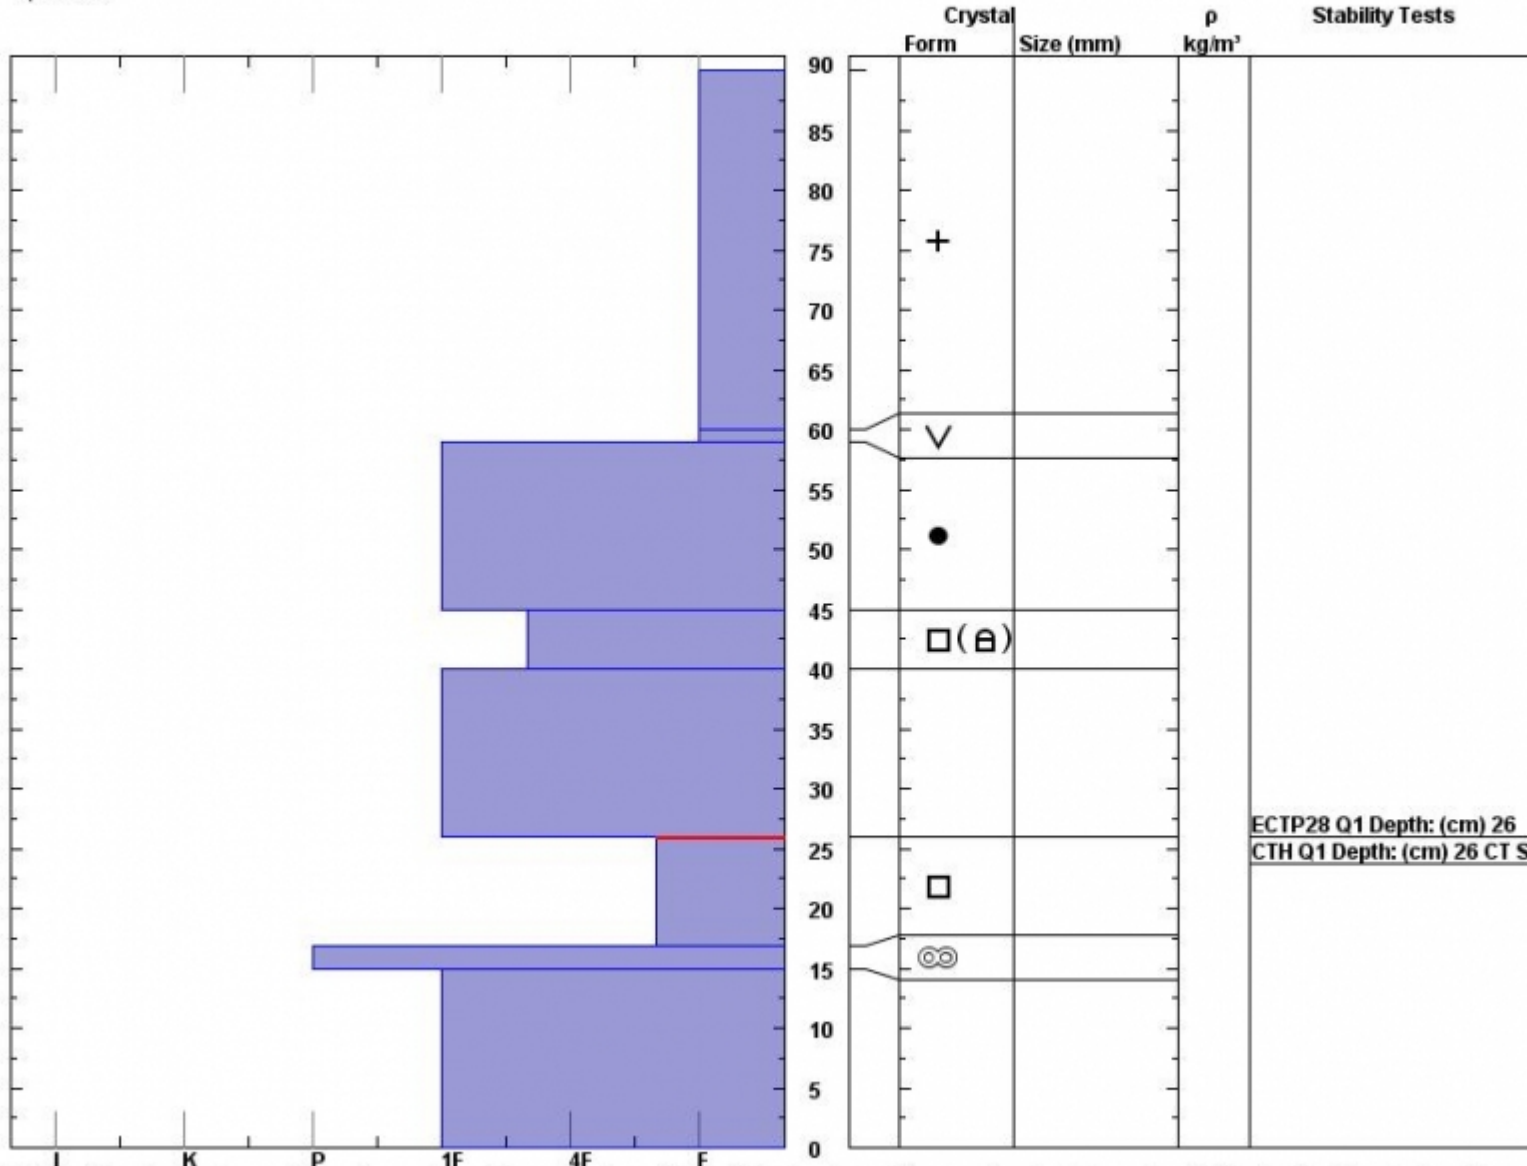

Snow Pit Profile
Carrot Basin
S. Madison, MT
 Elevation (ft)
 Aspect: **48**
 Specifics:

Observer: **Doug Chabot**
Sun Dec 08 11:40:00 MST 2013
 Co-ord: **N W**
 Slope: **15**
 Wind loading: **no**

Stability on similar slopes: **Fair**
 Air Temperature: **-21 C**
 Sky Cover: **sky 8/8 covered**
 Precipitation: **None**
 Wind: **Calm**

HS90
 Stability Test Notes:

Layer note
59-60: no
17-26: Pro

Notes: This pit was dug on the southern edge of Carrot Basin on the north facing slope. It was untracked. Occasionally the track of the sled would punch through the 1F slab and get stuck. No naturals anywhere.