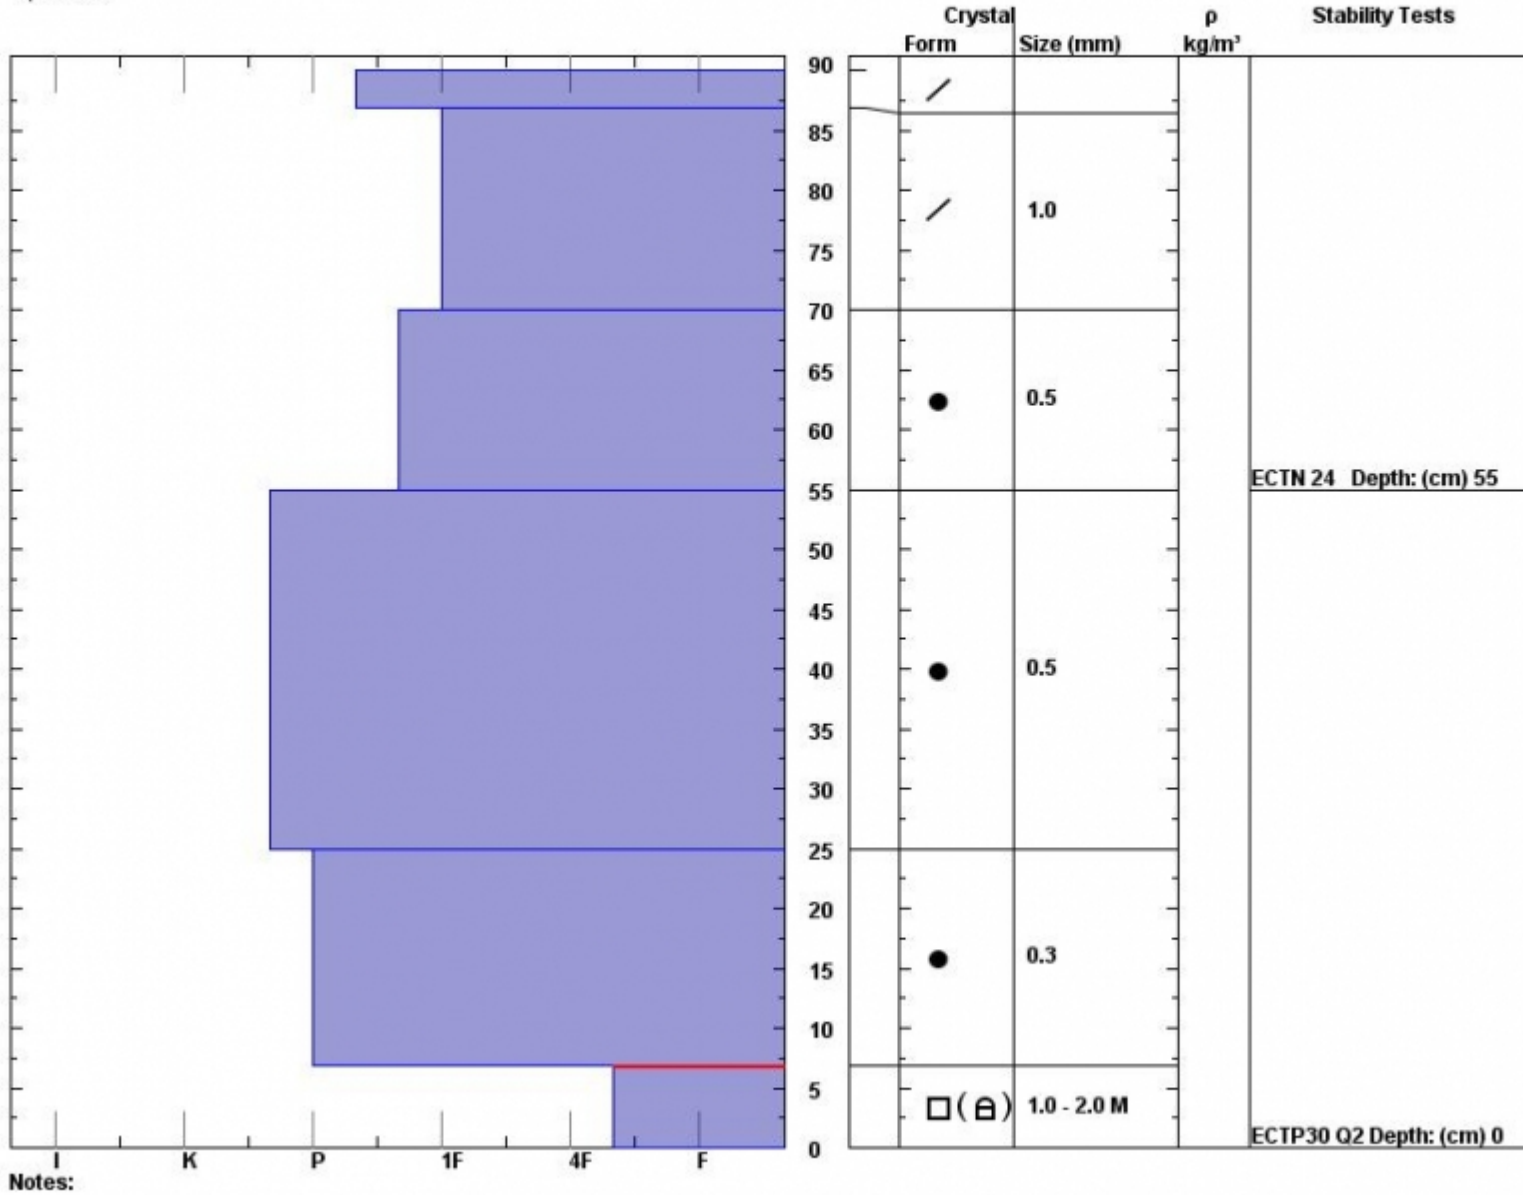

Snow Pit Profile  
**Silken Falls-Hyalite**  
**Northern Gallatin, MT**  
 Elevation (ft) **8050**  
 Aspect: **315**  
 Specifics:

Observer: **Nina Hance**  
**Wed Dec 10 12:30:00 MST 2014**  
 Co-ord: **N W**  
 Slope: **40**  
 Wind loading: **previous**

Stability on similar slopes: **Good**  
 Air Temperature: **0 C**  
 Sky Cover: **sky 3/8 to 4/8 covered**  
 Precipitation: **None**  
 Wind: **SW Light Breeze**

**HS90**  
 Stability Test Notes:  
**0: Scored 32 not 30**

Layer note  
**0-7: Problem**

Advisory Region  
 Northern Gallatin

**Forecast link:** [GNFAC Avalanche Advisory for Thu Dec 11, 2014](#)  
 Northern Gallatin, 2014-12-10