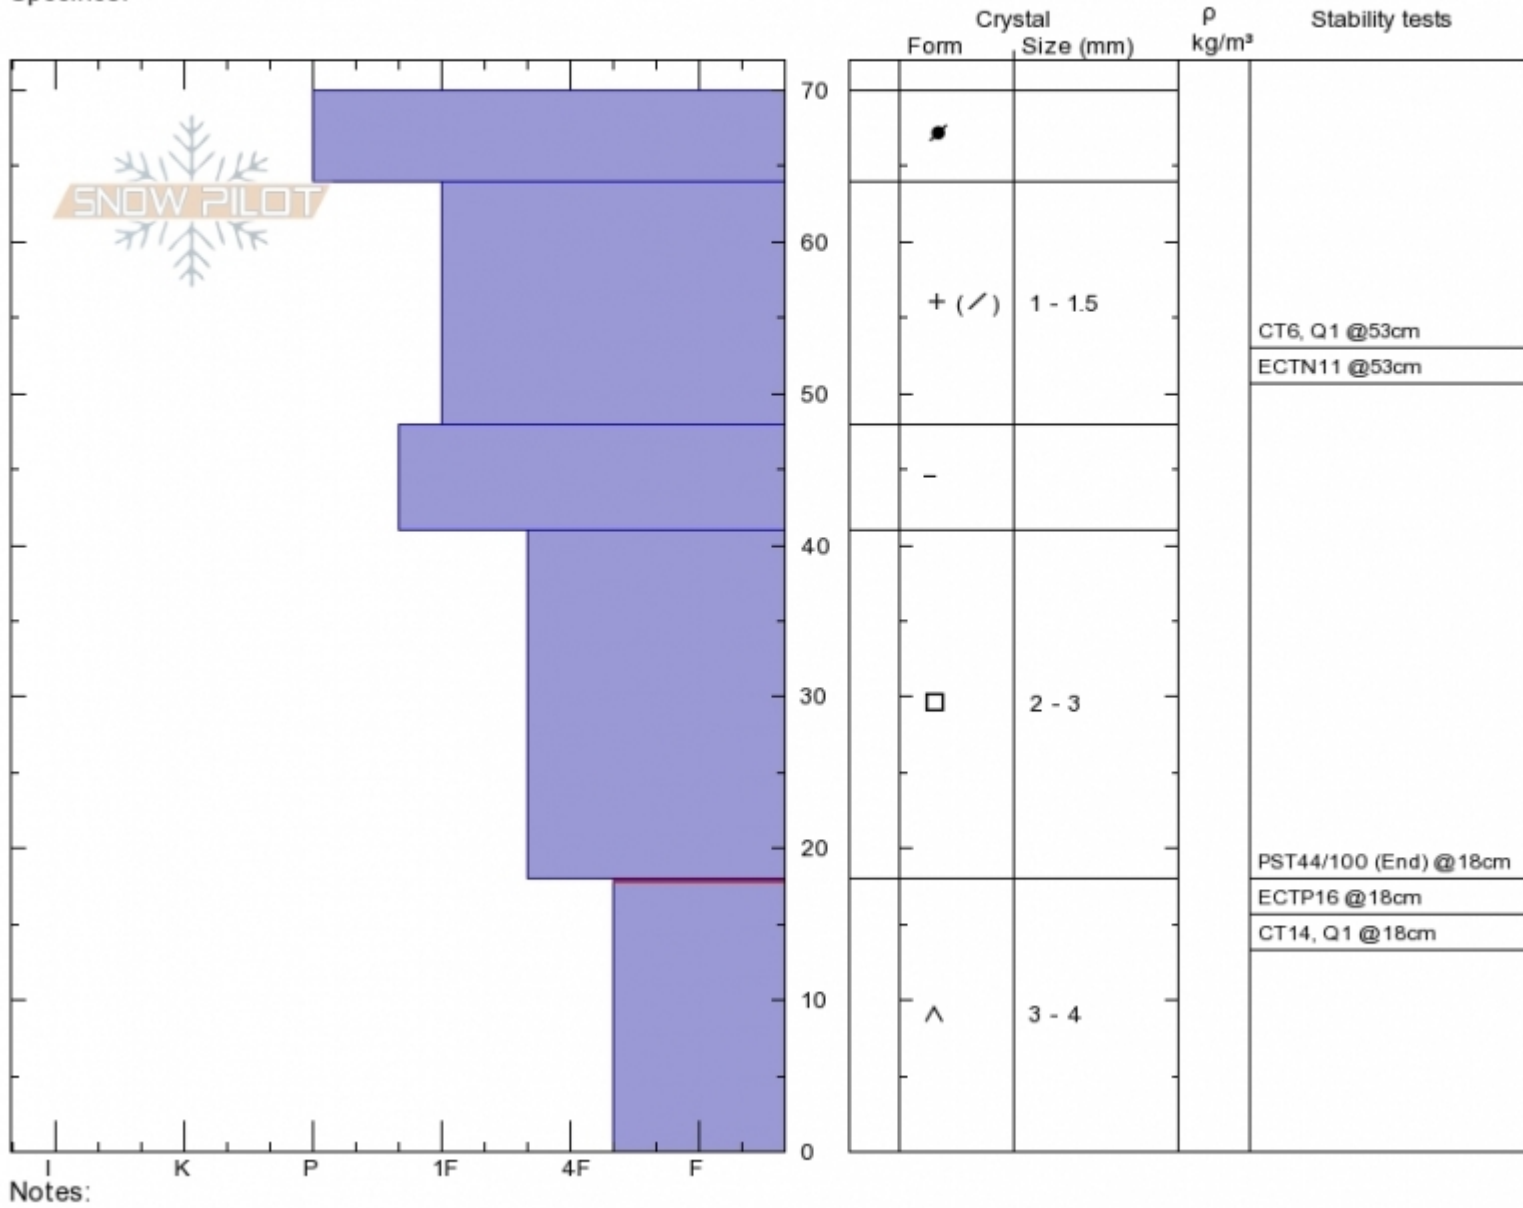

Football Field
Bridger Range
MT
 Elevation: **8600 ft**
 Aspect: **99°**
 Specifics:

Chris Bilbrey
Tue Dec 20 12:30 2016 (MST)
 Co-ord: **45.79817N, -110.93413W**
 Slope Angle: **33°**
 Wind Loading: **yes**

Stability: **Fair**
 Air Temperature: **-4°C**
 Sky Cover: **4/8 to 8/8 covered**
 Precipitation: **None**
 Wind: **NW Moderate**

HS70
 Stability Test Notes
0-18: Prot

Forecast link: [GNFAC Avalanche Advisory for Wed Dec 21, 2016](#)
 No Region, 2016-12-20