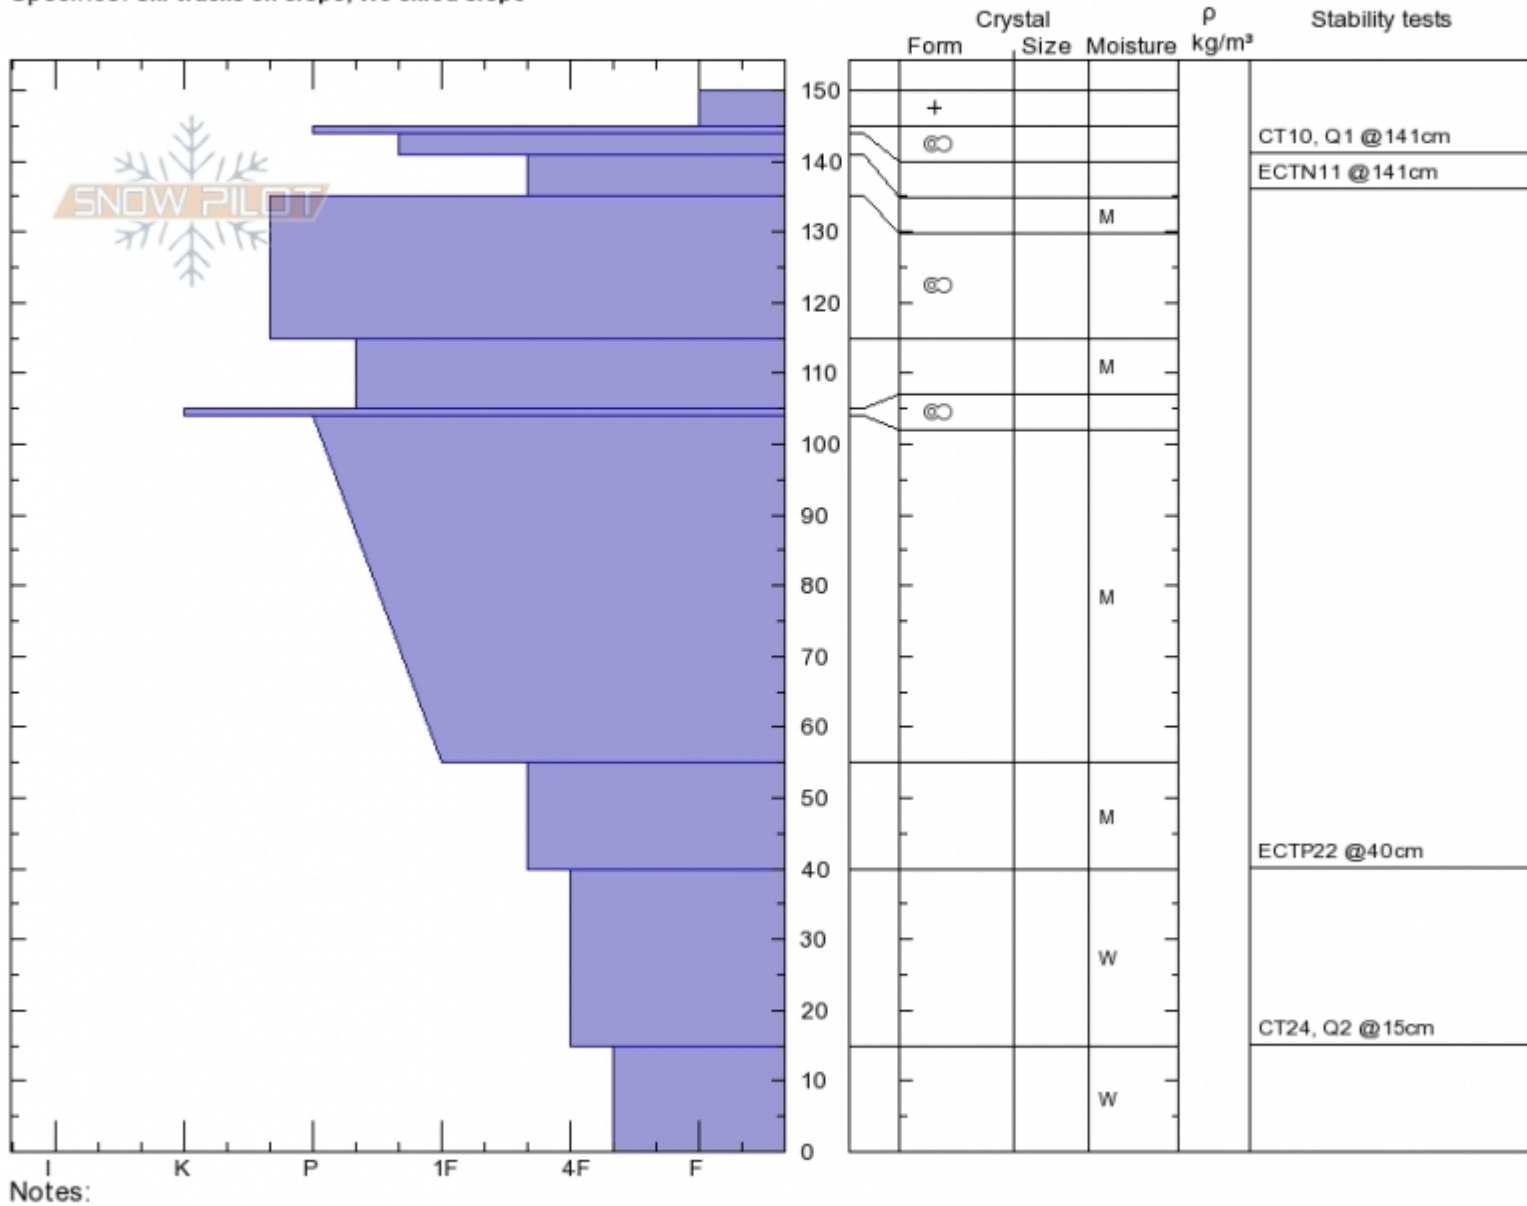

Middle Basin
Madison Range-N
MT
 Elevation: **9400 ft**
 Aspect: **95°**
 Specifics: **Ski tracks on slope; We skied slope**

Doug Chabot-Admin
Sun Apr 2 11:25 2017
 Co-ord: **45.33327N, -111.38315W**
 Slope Angle: **30°**
 Wind Loading: **no**

Stability: **Fair**
 Air Temperature:
 Sky Cover: **BKN**
 Precipitation: **NO**
 Wind:

HS150
 Stability Test Notes
40: also broke at 15cm

Layer No
15-40: Pr

Advisory Region
 Northern Madison

Forecast link: [GNFAC Avalanche Advisory for Tue Apr 4, 2017](#)
 Northern Madison, 2017-04-02